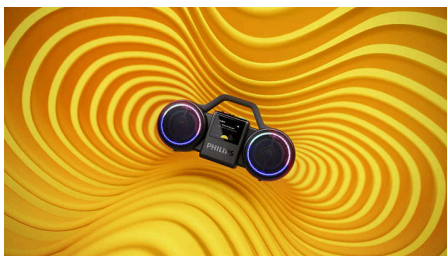

Modern-retro flair. 100 years of Philips sound.

- Clear color display with retro animations
- LED light rings dance to the music or set the mood
- Philips Entertainment app. Smart control for The Roller
- GRS-certified recycled plastic. Responsible packaging

Moving Sound

Wireless speaker

Highlights

Striking sound. Retro looks

The Roller might look like it did in the mixtape era, but it's been reengineered to deliver 120 W max (60 W RMS) of power and bass that goes deeper than ever before. If you're outside, you can turn on Moving Sound to keep the bass strong and the sound clear in the open air.

True stereo sound

Dual 3.5" drivers, dedicated tweeters, and an active crossover all work together to separate the highs and lows with precision. Twin passive radiators deepen the bass. The result? True stereo sound with powerful depth and crisp, clean detail.

Bluetooth® 6.0, USB-C audio

Bluetooth® 6.0 lets you stream without annoying dips in the sound, and you can connect The Roller to two devices at once. You can also plug an external device into the USB-C port and listen to music that way.