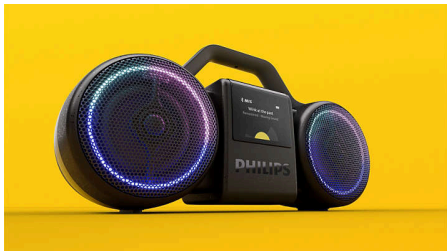

The Roller

An icon is reborn. The Roller brings true stereo sound and seamless connectivity to its unmistakable 80s style. It's bold, it's loud, and it delivers the kind of deep, well-defined bass that hits hard and stays tight.

Modern-retro flair. 100 years of Philips sound.

- Clear color display with retro animations
- LED light rings dance to the music or set the mood
- Philips Entertainment app. Smart control for The Roller
- GRS-certified recycled plastic. Responsible packaging

Moving Sound

Wireless speaker

Highlights

Striking sound. Retro looks

The Roller might look like it did in the mixtape era, but it's been reengineered to deliver 120 W max (60 W RMS) of power and bass that goes deeper than ever before. If you're outside, you can turn on Moving Sound to keep the bass strong and the sound clear in the open air.

True stereo sound

Dual 3.5" drivers, dedicated tweeters, and an active crossover all work together to separate the highs and lows with precision. Twin passive radiators deepen the bass. The result? True stereo sound with powerful depth and crisp, clean detail.