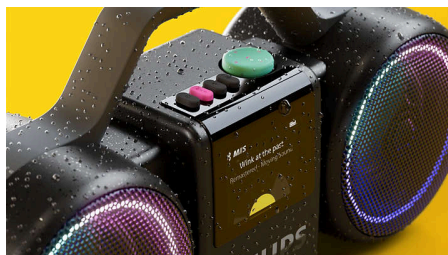

IP67 dustproof/waterproof

With an IP67 dustproof and waterproof rating, plus a built-in carry handle, The Roller is built to take the good times everywhere. Park lawns, pool decks, city streets, dusty dancefloors, simply set it down and turn it up.

TAMS60B/00

Animated color display

Even the display knows how to groove. Watch cassettes spin, vinyl turn, and equalizer bars bounce, or pick out a retro wallpaper. Essential controls and track info remain visible, and you can change things up or adjust the display's brightness via a physical button or our companion app.

LED light rings

Party in turquoise and pink, or let a soft white glow keep things mellow. Finely tuned LED light rings sync to the beat, and you can easily switch color modes to match the vibe. Neon Stage, Crowd Pulse, Arcade Glitch, Bassline, the choice is yours.