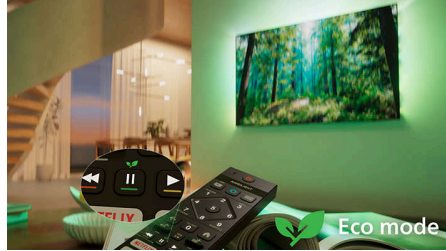

Sustainable expertise

Sustainability meets style. This beautifully crafted TV is designed with the planet in mind, from a remote made of recycled plastics to FSC-certified

packaging and inserts printed on recycled paper. With Eco Mode, you can lower the TV's energy consumption across all content and settings in just one tap.

Easylink

EasyLink lets you have full control of your Philips TV, soundbar and even external tuner boxes with just one remote control. Experience seamless and unified command. No more juggling with multiple remote controls. Just smooth, connected convenience every time.