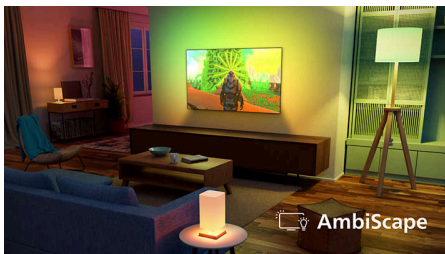

AmbiScape

Step into a new dimension of entertainment. AmbiScape extends Ambilight beyond the TV, syncing with your smart lights to transform your room into a living canvas. Feel every scene, every beat and every moment as your surroundings react in real time—pulling you deeper into the experience.