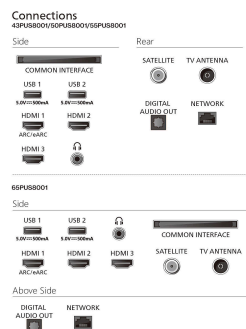

Number of USBs: 2

Wireless connection: Wi-Fi 802.11ac 2 x 2 Dual band, Bluetooth 5.2, easy-pair (BLE auto detect), Works with Apple AirPlay

HDCP 2.3

HDMI ARC: HDMI 1: e-ARC

HDMI 2.1 features: eARC on HDMI 1, eARC/VRR/ALLM supported

EasyLink 2.0: HDMI-CEC for Philips TV/SB, External setting via TV UI

Supported HDMI video features

HDMI 1/2: HDMI 2.0

Gaming: ALLM

HDMI 3/4: HDMI 2.0

HDR: HDR10, HDR10+ Compatible, HLG

EU Energy card

EPREL registration numbers: 2607077

Energy class for SDR: F

On mode power demand for SDR:

77 kWh/1000h

Energy class for HDR: F

On mode power demand for HDR:

76 kWh/1000h

Off mode power consumption: n.a

Networked standby mode: ≤ 2 W

Panel technology used: LED LCD

Power

Mains power: AC 100-240 V 50/60 Hz

Standby power consumption: <0.5 W

Power Saving Features: Eco mode, Auto switch-off timer, Light sensor, Picture mute (for radio)

Accessories

Included accessories: 2 x AAA Batteries, Legal and safety brochure, Remote Control, Power cord (2m), Tabletop stand, Quick start guide

Design

Colours of TV: Matt black bezel

Stand design: Black metal arch stand

Dimensions

Distance between 2 stands: 742 mm

Wall-mount compatible: 200 x 100 mm

TV without stand (W x H x D):

957 x 554 x 87 mm

TV with stand (W x H x D): 957 x 624 x 245.5 mm

Package carton (W x H x D):

1045 x 650 x 125 mm

Weight of TV without stand: 6.6

Weight of TV with stand: 7.04

Weight incl. packaging: 9.00