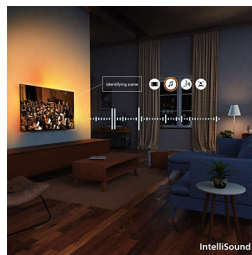

AmbiScape

Step into a new dimension of entertainment. AmbiScape extends Ambilight beyond the TV, syncing with your smart lights to transform your room into a living canvas. Feel every scene, every beat and every moment as your surroundings react in real time—pulling you deeper into the experience.

Pixel Precise Ultra HD

Zoom in. Lose yourself in the detail. This is precision that goes beyond the imaginable. With a Pixel Precise Ultra HD screen for sharpness and lifelike detail, it fills each moment with breathtaking experiences.

HDR10+

Expect more details. Frame-by-frame improved picture quality. With greater emphasis on colour and contrast, this is where even the darkest moments and the brightest scenes are made clearer.

IntelliSound