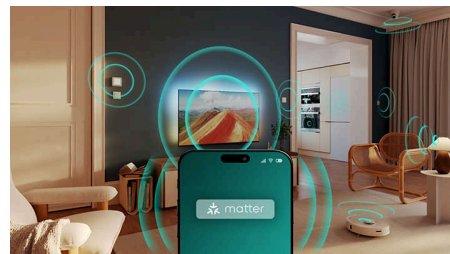

Matter Smart Home compatible

Matter Smart Home compatibility means you can control your TV via Matter Smart Home app or voice control your TV via Alexa-enabled devices or via your Google smart speakers. This way, your voice can find movies, shows, receive recommendations and so much more.