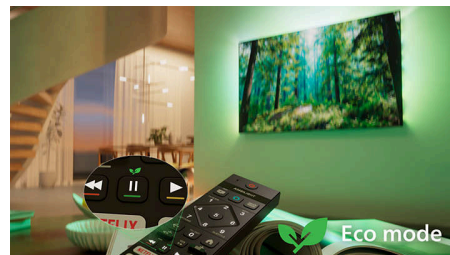

Eco design

Sustainability meets style. This beautifully crafted TV is designed with the planet in mind, from a remote made of recycled plastics to FSC-certified packaging and inserts printed on recycled paper. With Eco Mode, you can lower the TV's energy consumption across all content and settings in just one tap.

EasyLink+

EasyLink+ lets you have full control of your Philips TV, soundbar, headphones and even external tuner boxes with just one remote control. Experience seamless and unified command. No more juggling with multiple remote controls. Just smooth, connected convenience every time.

HDR10+

IntelliSound

Dolby Atmos

TITAN OS

matter