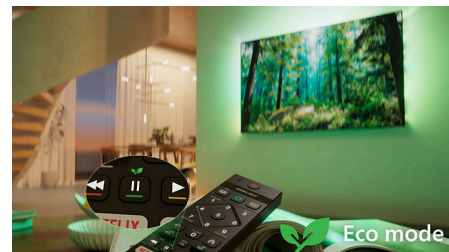

Eco design

Sustainability meets style. This beautifully crafted TV is designed with the planet in mind, from a remote made of recycled plastics to FSC-certified packaging and inserts printed on recycled paper. With Eco Mode, you can lower the TV's energy consumption across all content and settings in just one tap.

EasyLink+

EasyLink+ lets you have full control of your Philips TV, soundbar, headphones and even external tuner boxes with just one remote control. Experience seamless and unified command. No more juggling with multiple remote controls. Just smooth, connected convenience every time.

HDR10+

IntelliSound