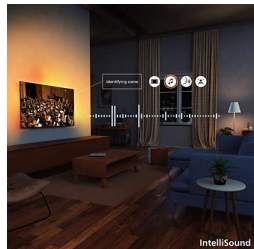

Form. Function. Fabulous value

Elevate your entertainment with this elegant 4K TV featuring HDR10+, AI-optimised and immersive Dolby Atmos sound. Matter smart-home support and a fast Titan OS make control effortless, delivering big performance and outstanding value.

Pixel Precise Ultra HD

Zoom in. Lose yourself in the details. This is precision that goes beyond the imaginable. With a Pixel Precise Ultra HD screen for sharpness and lifelike detail, it fills each moment with breathtaking experiences.

HDR10+

Expect more detail. Frame by frame improved picture quality. With greater emphasis on colour and contrast, this is where even the darkest moments and the brightest scenes are made clearer.

IntelliSound

With our IntelliSound engine onboard, your TV can use AI to give you the best possible sound! Whether it's series and films, music or speech-heavy content like news, the TV will optimise settings automatically. Don't want to use AI? You can also select preset sound styles manually or customise settings yourself.