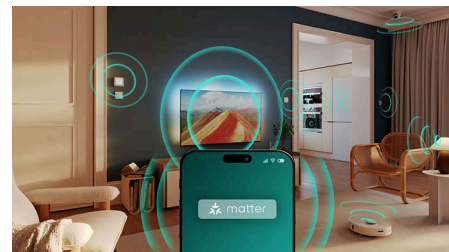

Matter Smart Home compatible

Matter Smart Home compatibility means you can control your TV via Matter Smart Home app or voice control your TV via Alexa-enabled devices or via your Google smart speakers. This way, your voice can find movies, shows, receive recommendations and so much more.