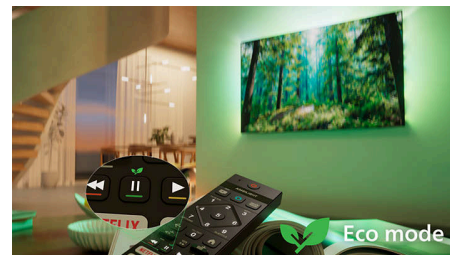

Eco design

Sustainability meets style. This beautifully crafted TV is designed with the planet in mind, from a remote made of recycled plastics to FSC-certified packaging and inserts printed on recycled paper. With Eco Mode, you can lower the TV's energy consumption across all content and settings in just one tap.

EasyLink+

EasyLink+ lets you have full control of your Philips TV, soundbar, headphones and even external tuner boxes with just one remote control. Experience seamless and unified command. No more juggling with multiple remote controls. Just smooth, connected convenience every time.

HDR10+

IntelliSound

Dolby Atmos

TITAN OS

matter