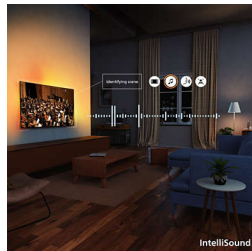

## Pixel Precise Ultra HD

Zoom in. Lose yourself in the details. This is precision that goes beyond the imaginable. With a Pixel Precise Ultra HD screen for sharpness and lifelike detail, it fills each moment with breathtaking experiences.

## HDR10+

Expect more detail. Frame by frame improved picture quality. With greater emphasis on colour and contrast, this is where even the darkest moments and the brightest scenes are made clearer.

## IntelliSound

With our IntelliSound engine onboard, your TV can use AI to give you the best possible sound! Whether it's series and films, music or speech-heavy content like news, the TV will optimise settings automatically. Don't want to use AI? You can also select preset sound styles manually or customise settings yourself.