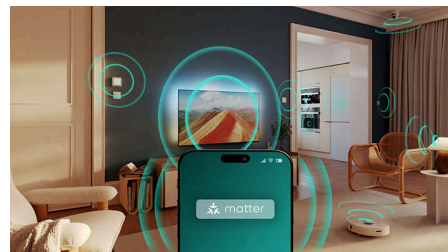

Matter Smart Home compatible

Matter Smart Home compatibility means you can control your TV via Matter Smart Home app or voice control your TV via Alexa-enabled devices or via your Google smart speakers. This way, your voice can find movies, shows, receive recommendations and so much more.