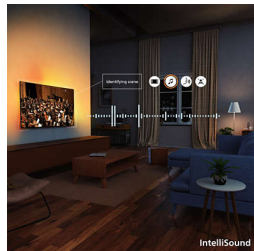

Form. Function. Fabulous value

Elevate your entertainment with this elegant 4K TV featuring HDR10+, AI-optimised and immersive Dolby Atmos sound. Matter smart-home support and a fast Titan OS make control effortless, delivering big performance and outstanding value.

Pixel Precise Ultra HD

Zoom in. Lose yourself in the details. This is precision that goes beyond the imaginable. With a Pixel Precise Ultra HD screen for sharpness and lifelike detail, it fills each moment with breathtaking experiences.

HDR10+

Expect more detail. Frame by frame improved picture quality. With greater emphasis on colour and contrast, this is where even the darkest moments and the brightest scenes are made clearer.

IntelliSound

With our IntelliSound engine onboard, your TV can use AI to give you the best possible sound! Whether it's series and films, music or speech-heavy content like news, the TV will optimise settings automatically. Don't want to use AI? You can also select preset sound styles manually or customise settings yourself.