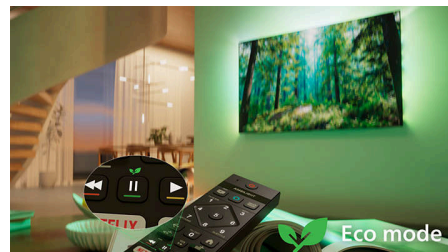

Eco design

Sustainability meets style. This beautifully crafted TV is designed with the planet in mind, from a remote made of recycled plastics to FSC-certified packaging and inserts printed on recycled paper. With Eco Mode, you can lower the TV's energy consumption across all content and settings in just one tap.

EasyLink+

EasyLink+ lets you have full control of your Philips TV, soundbar, headphones and even external tuner boxes with just one remote control. Experience seamless and unified command. No more juggling with multiple remote controls. Just smooth, connected convenience every time.

HDR10+

IntelliSound

Dolby Atmos

TITAN OS

matter