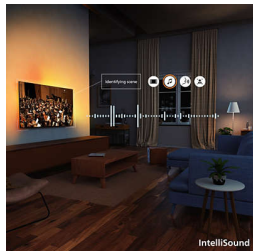

Form. Function. Fabulous value

Elevate your entertainment with this elegant 4K TV featuring HDR10+, AI-optimised and immersive Dolby Atmos sound. Matter smart-home support and a fast Titan OS make control effortless, delivering big performance and outstanding value.

Pixel Precise Ultra HD

Zoom in. Lose yourself in the details. This is precision that goes beyond the imaginable. With a Pixel Precise Ultra HD screen for sharpness and lifelike detail, it fills each moment with breathtaking experiences.

HDR10+

Expect more detail. Frame by frame improved picture quality. With greater emphasis on colour and contrast, this is where even the darkest moments and the brightest scenes are made clearer.

IntelliSound

With our IntelliSound engine onboard, your TV can use AI to give you the best possible sound! Whether it's series and films, music or speech-heavy content like news, the TV will optimise settings automatically. Don't want to use AI? You can also select preset sound styles manually or customise settings yourself.