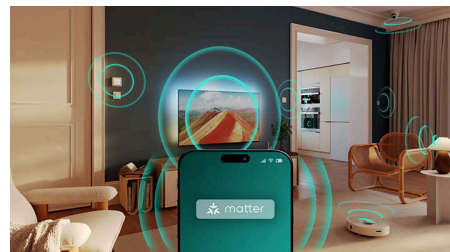

Dolby Atmos and DTS:X

With Dolby Atmos for sound just as the director intended and DTS:X to create 3D sound experiences, it's as if you're really there. Adding this extra dimension to sound brings a more immersive experience to your home.

50PUS7001/12

button. Whatever you're looking to watch, keep all the best streaming apps easily within your reach.

Matter Smart Home compatible

Matter Smart Home compatibility means you can control your TV via Matter Smart Home app or voice control your TV via Alexa-enabled devices or via your Google smart speakers. This way, your voice can find movies, shows, receive recommendations and so much more.