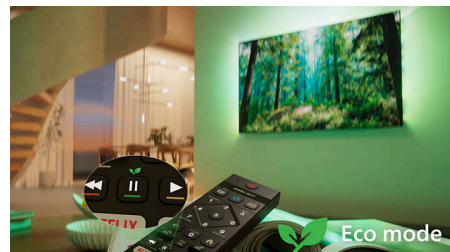

Eco design

Sustainability meets style. This beautifully crafted TV is designed with the planet in mind, from a remote made of recycled plastics to FSC-certified packaging and inserts printed on recycled paper. With Eco Mode, you can lower the TV's energy consumption across all content and settings in just one tap.

EasyLink+

EasyLink+ lets you have full control of your Philips TV, soundbar, headphones and even external tuner boxes with just one remote control. Experience seamless and unified command. No more juggling with multiple remote controls. Just smooth, connected convenience every time.

HDR10+

IntelliSound

Dolby Atmos

TITAN OS

matter