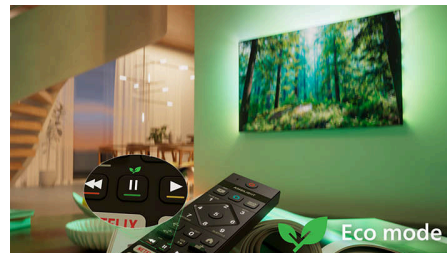

Eco design

Sustainability meets style. This beautifully crafted TV is designed with the planet in mind, from a remote made of recycled plastics to FSC-certified packaging and inserts printed on recycled paper. With Eco Mode, you can lower the TV's energy consumption across all content and settings in just one tap.

EasyLink

EasyLink lets you have full control of your Philips TV, soundbar and even external tuner boxes with just one remote control. Experience seamless and unified command. No more juggling with multiple remote controls. Just smooth, connected convenience every time.

HDR10+

IntelliSound

Dolby Atmos

TITAN OS

matter