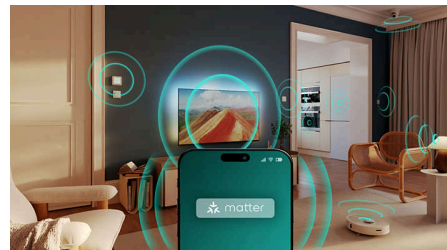

Matter Smart Home compatible

Matter Smart Home compatibility means you can control your TV via Matter Smart Home app or voice control your TV via Alexa-enabled devices or via your Google smart speakers. This way, your voice can find movies, shows, receive recommendations and so much more.