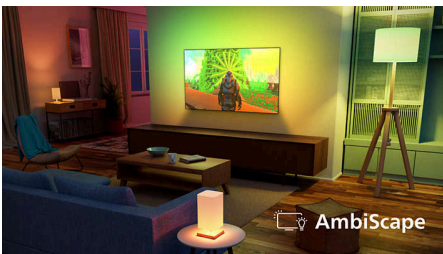

65PUS8001/12

Highlights

Ambilight

With integrated LED lights that react to each scene, Ambilight immerses you in a halo of colourful light. Movies, sports, music videos and gaming expand beyond the screen to draw you deeper into the moment. Once experienced, you'll never want another TV without it.

AmbiScape

Step into a new dimension of entertainment. AmbiScape extends Ambilight beyond the TV, syncing with your smart lights to transform your room into a living canvas. Feel every scene, every beat and every moment as your surroundings react in real time—pulling you deeper into the experience.