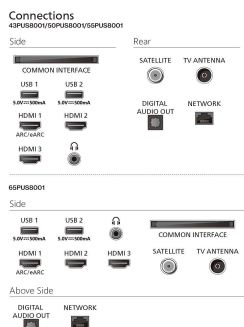

Number of USBs: 2

Wireless connection: Wi-Fi 802.11ac 2 x 2 Dual band, Bluetooth 5.2, easy-pair (BLE auto detect), Works with Apple AirPlay

HDCP 2.3

HDMI ARC: HDMI 1: e-ARC

HDMI 2.1 features: eARC on HDMI 1, eARC/VRR/ALLM supported

EasyLink 2.0: HDMI-CEC for Philips TV/SB, External setting via TV UI

Supported HDMI video features

HDMI 1/2: HDMI 2.0

Gaming: ALLM

HDMI 3/4: HDMI 2.0

HDR: HDR10, HDR10+ Compatible, HLG

EU Energy card

EPREL registration numbers: 2607077

Energy class for SDR: F

On mode power demand for SDR:

77 kWh/1000h

Energy class for HDR: F

On mode power demand for HDR:

76 kWh/1000h

Off mode power consumption: n.a

Networked standby mode: ≤ 2 W

Panel technology used: LED LCD

Power

Mains power: AC 100-240 V 50/60 Hz

Standby power consumption: <0.5 W

Power Saving Features: Eco mode, Auto switch-off timer, Light sensor, Picture mute (for radio)

Accessories

Included accessories: 2 x AAA Batteries, Legal and safety brochure, Remote Control, Power cord (2m), Tabletop stand, Quick start guide

Design

Colours of TV: Matt black bezel

Stand design: Black metal arch stand

Dimensions

Distance between 2 stands: 1251.6 mm

Wall-mount compatible: 400 x 300 mm

TV without stand (W x H x D):

1445.5 x 828.6 x 90.4 mm

TV with stand (W x H x D):

1445.5 x 899.3 x 311 mm

Package carton (W x H x D):

1600 x 974 x 155 mm

Weight of TV without stand: 14.56

Weight of TV with stand: 15.1

Weight incl. packaging: 22.97