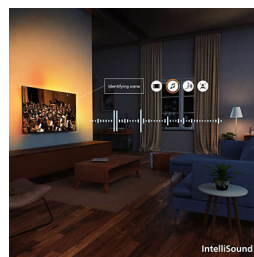

AmbiScape

Step into a new dimension of entertainment. AmbiScape extends Ambilight beyond the TV, syncing with your smart lights to transform your room into a living canvas. Feel every scene, every beat and every moment as your surroundings react in real time—pulling you deeper into the experience.

Pixel Precise Ultra HD

Zoom in. Lose yourself in the detail. This is precision that goes beyond the imaginable. With a Pixel Precise Ultra HD screen for sharpness and lifelike detail, it fills each moment with breathtaking experiences.

HDR10+

Expect more details. Frame-by-frame improved picture quality. With greater emphasis on colour and contrast, this is where even the darkest moments and the brightest scenes are made clearer.

IntelliSound