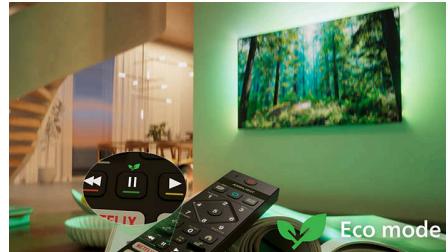

Sustainable expertise

Sustainability meets style. This beautifully crafted TV is designed with the planet in mind, from a remote made of recycled plastics to FSC-certified

packaging and inserts printed on recycled paper. With Eco Mode, you can lower the TV's energy consumption across all content and settings in just one tap.

EasyLink+

EasyLink+ lets you have full control of your Philips TV, soundbar, headphones and even external tuner boxes with just one remote control. Experience seamless and unified command. No more juggling with multiple remote controls. Just smooth, connected convenience every time.