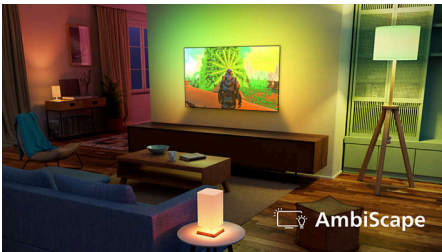

AmbiScape

Step into a new dimension of entertainment. AmbiScape extends Ambilight beyond the TV, syncing with your smart lights to transform your room into a living canvas. Feel every scene, every beat and every moment as your surroundings react in real time—pulling you deeper into the experience.