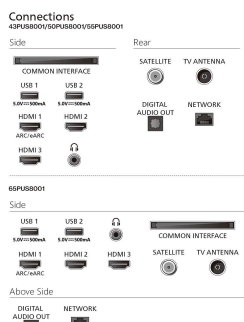

Number of USBs: 2

Wireless connection: Wi-Fi 802.11ac 2 x 2 Dual band, Bluetooth 5.2, easy-pair (BLE auto detect), Works with Apple AirPlay

HDCP 2.3

HDMI ARC: HDMI 1: e-ARC

HDMI 2.1 features: eARC on HDMI 1, eARC/VR/ALLM supported

EasyLink 2.0: HDMI-CEC for Philips TV/SB, External setting via TV UI

Supported HDMI video features

HDMI 1/2: HDMI 2.0

Gaming: ALLM

HDMI 3/4: HDMI 2.0

HDR: HDR10, HDR10+ Compatible, HLG

EU Energy card

EPREL registration numbers: 2607077

Energy class for SDR: F

On mode power demand for SDR:

77 kWh/1000h

Energy class for HDR: F

On mode power demand for HDR:

76 kWh/1000h

Off mode power consumption: n.a

Networked standby mode: ≤ 2 W

Panel technology used: LED LCD

Power

Mains power: AC 100-240 V 50/60 Hz

Standby power consumption: <0.5 W

Power Saving Features: Eco mode, Auto switch-off timer, Light sensor, Picture mute (for radio)

Accessories

Included accessories: 2 x AAA Batteries, Legal and safety brochure, Remote Control, Power cord (2m), Tabletop stand, Quick start guide

Design

Colours of TV: Matt black bezel

Stand design: Black metal arch stand

Dimensions

Distance between 2 stands: 742 mm

Wall-mount compatible: 200 x 100 mm

TV without stand (W x H x D):

957 x 554 x 87 mm

TV with stand (W x H x D): 957 x 624 x 245.5 mm

Package carton (W x H x D):

1045 x 650 x 125 mm

Weight of TV without stand: 6.6

Weight of TV with stand: 7.04