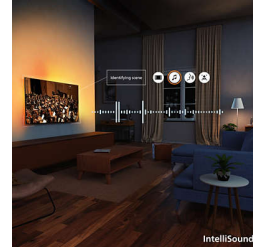

AmbiScape

Step into a new dimension of entertainment. AmbiScape extends Ambilight beyond the TV, syncing with your smart lights to transform your room into a living canvas. Feel every scene, every beat and every moment as your surroundings react in real time—pulling you deeper into the experience.

Pixel Precise Ultra HD

Zoom in. Lose yourself in the detail. This is precision that goes beyond the imaginable. With a Pixel Precise Ultra HD screen for sharpness and lifelike detail, it fills each moment with breathtaking experiences.

HDR10+

Expect more details. Frame-by-frame improved picture quality. With greater emphasis on colour and contrast, this is where even the darkest moments and the brightest scenes are made clearer.

Titan OS. Find it easily

IntelliSound

With our IntelliSound engine on board, your QLED TV can use AI to give you the best possible sound! Whether it's series and films, music or speech-heavy content like news, the TV will optimise settings automatically. Don't want to use AI? You can also select preset sound styles manually or customise settings yourself.