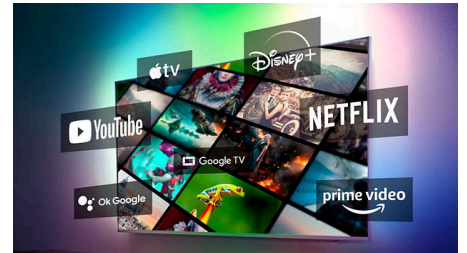

Google Assistant

Control your Philips Google TV with your voice. Want to play a game, watch Netflix, or find content and apps in the Google Play store? Just

50PUT7251/56

tell your Google TV. You can even command all Google Assistant-compatible smart home devices, like dimming the lights and setting the thermostat on movie night. Without leaving the sofa.

TV content

Google Play

Go beyond traditional TV programming with Google Play Store. Experience endless movies, TV, music, apps and games online. More to love.

Google TV™

What do you want to watch? Google TV brings together movies, shows and more from across your apps and subscriptions and organises them just for you. You'll get suggestions based on what you like, and you can even use the Google TV app on your phone to curate your watchlist on the go.