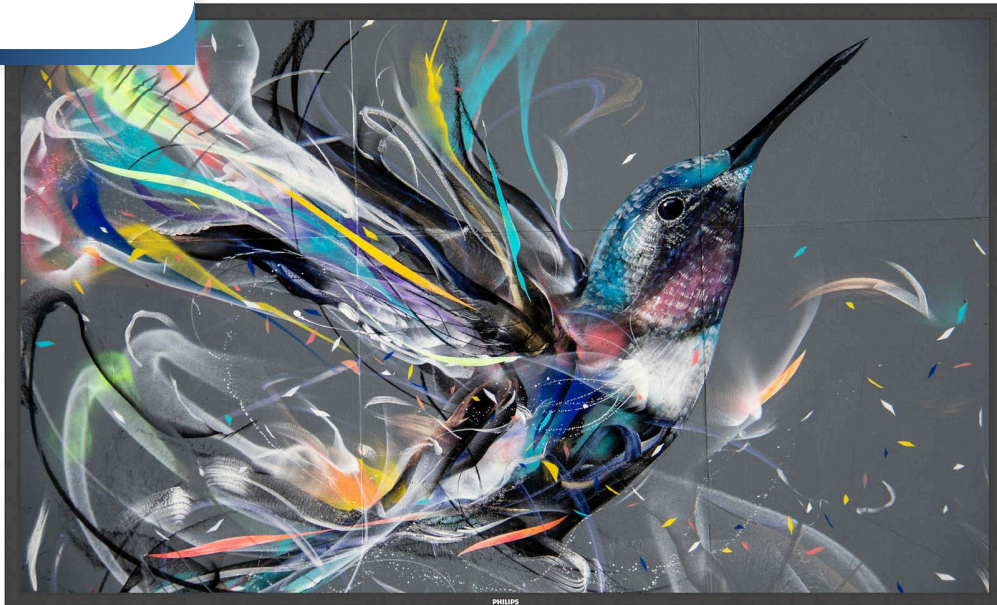

PHILIPS

Layar Q-Line

Signage Solutions

43"

Lampu Latar LED Direct

Ultra HD

43BDL3510Q

Tarik perhatian