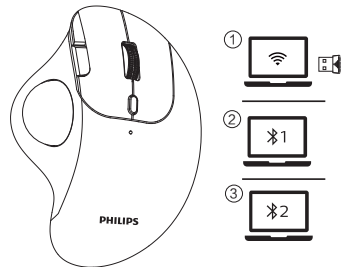

PHILIPS

Mouse

8000 Series

SPK7808

User manual

1 2.4GHz

2

2 *1 Bluetooth®

2

Made in China

3 *2 Bluetooth®

2

🔋 (%) ≤30%

www.philips.com/support

User manual | English

Technical specifications

System requirement

- 1.1* USB port
  2. Bluetooth
  3. Microsoft Windows 7, Windows 8, Windows 10 or later; Android 3.2 and above; Mac OS 10.5 and above;
2. Register your product and get support at www.philips.com/welcome

Manual Pengguna | Bahasa Indonesia

Spesifikasi teknis

Persyaratan sistem

- 1.1* saluran USB
2. Bluetooth
3. Microsoft Windows 7, Windows 8, Windows 10 atau lebih baru; Android 3.2 ke atas; Mac OS 10.5 ke atas;

사용 설명서 | 한국어

기술 사양

연결성: 2.4GHz / 블루투스 3.0 / 블루투스 5.0
무선 유효 거리: 15m (2.4GHz) / 10m (블루투스)
버튼 수: 8
마우스 버튼 수명: 500만 개 키
해상도: 800/1200/1600/2400/3200 DPI
전원 공급 장치: 1* AA 필립스 배터리
인터페이스: USB 무선 수신기
제품 크기: 135.3x98.9x45.5mm
제품 무게: 125±5g
작동 온도 범위: 0°C - 40°C
작동 습도 범위: 10% - 85%.

시스템 요구 사항

- 1.1* USB 포트
2. 블루투스
3. 마이크로소프트 윈도우 7, 윈도우 8, 윈도우 10 이상; Android 3.2 이상; Mac OS 10.5 이상;

Philips 공식 웹 사이트에 로그인하여 제품을 등록하고 지원을 받으십시오: www.philips.com/welcome

ユーザーマニュアル | 日本語

技術仕様

接続性: 2.4GHz / Bluetooth 3.0 / Bluetooth 5.0
無線有効距離: 約15m(2.4GHz) / 10m(Bluetooth)
ボタン数: 8
マウスボタンの寿命: 500万回 キーストローク
解像度: 800/1200/1600/2400/3200 DPI
電源: 1 * AAリチウム電池
インターフェース: USBワイヤレスレシーバー
製品寸法: 135.3x98.9x45.5mm
製品重量: 125±5g
動作温度範囲: 0°C - 40°C
動作湿度範囲: 10% - 85%.

システム要件

- 1.1 * USBポート
2. Bluetooth
3. Microsoft Windows 7, Windows 8, Windows 10以降; Android 3.2以降; Mac OS 10.5以降.

Philipsの公式サイトにログインして製品を登録し、サポートを受けてください: www.philips.com/welcome

使用說明書 | 繁體中文

技術規格

無線技術: 2.4GHz / 藍牙 3.0 / 藍牙 5.0
無線有效距離: 約15m(2.4G無線)/10m(藍牙)
滑鼠按鍵數: 8
滑鼠按鍵壽命: 500萬次
感測器解析度: 800/1200/1600/2400/3200 DPI
電池類型: 1節AA飛利浦電池
介面: USB 無線接收器
產品尺寸: 135.3x98.9x45.5mm
產品重量: 125±5g
運行時的溫度範圍: 0°C - 40°C
運行時的濕度範圍: 10% - 85%.

系統要求