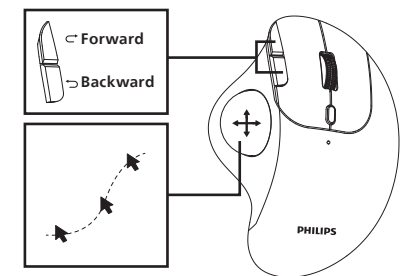

www.philips.com/support

User manual | English

Technical specifications

System requirement

- 1.1* USB port
  2. Bluetooth
  3. Microsoft Windows 7, Windows 8, Windows 10 or later; Android 3.2 and above; Mac OS 10.5 and above;
2. Register your product and get support at www.philips.com/welcome

Manual Pengguna | Bahasa Indonesia

Spesifikasi teknis

Persyaratan sistem

- 1.1* saluran USB
2. Bluetooth
3. Microsoft Windows 7, Windows 8, Windows 10 atau lebih baru; Android 3.2 ke atas; Mac OS 10.5 ke atas;

사용 설명서 | 한국어

기술 사양

연결성: 2.4GHz / 블루투스 3.0 / 블루투스 5.0
무선 유효 거리: 15m (2.4GHz) / 10m (블루투스)
버튼 수: 8
마우스 버튼 수명: 500만 개 키
해상도: 800/1200/1600/2400/3200 DPI
전원 공급 장치: 1* AA 필립스 배터리
인터페이스: USB 무선 수신기
제품 크기: 135.3x98.9x45.5mm
제품 무게: 125±5g
작동 온도 범위: 0°C - 40°C
작동 습도 범위: 10% - 85%.

시스템 요구 사항

- 1.1* USB 포트
2. 블루투스
3. 마이크로소프트 윈도우 7, 윈도우 8, 윈도우 10 이상; Android 3.2 이상; Mac OS 10.5 이상;

Philips 공식 웹 사이트에 로그인하여 제품을 등록하고 지원을 받으십시오: www.philips.com/welcome

ユーザーマニュアル | 日本語

技術仕様

接続性: 2.4GHz / Bluetooth 3.0 / Bluetooth 5.0
無線有効距離: 約15m(2.4GHz) / 10m(Bluetooth)
ボタン数: 8
マウスボタンの寿命: 500万回 キーストローク
解像度: 800/1200/1600/2400/3200 DPI
電源: 1 * AAリチウム電池
インターフェース: USBワイヤレスレシーバー
製品寸法: 135.3x98.9x45.5mm
製品重量: 125±5g
動作温度範囲: 0°C - 40°C
動作湿度範囲: 10% - 85%.

システム要件

- 1.1 * USBポート
2. Bluetooth
3. Microsoft Windows 7, Windows 8, Windows 10以降; Android 3.2以降; Mac OS 10.5以降.

Philipsの公式サイトにログインして製品を登録し、サポートを受けてください: www.philips.com/welcome

使用說明書 | 繁體中文

技術規格

無線技術: 2.4GHz / 藍牙 3.0 / 藍牙 5.0
無線有效距離: 約15m(2.4G無線)/10m(藍牙)
滑鼠按鍵數: 8
滑鼠按鍵壽命: 500萬次
感測器解析度: 800/1200/1600/2400/3200 DPI
電池類型: 1節AA飛利浦電池
介面: USB 無線接收器
產品尺寸: 135.3x98.9x45.5mm
產品重量: 125±5g
運行時的溫度範圍: 0°C - 40°C
運行時的濕度範圍: 10% - 85%.

系統要求

- 1.1*USB 埠
2. 藍牙
- 3.Windows 7, Windows 8, Windows 10或更高版本; Android 3.2或更高版本; Mac OS 10.5 或更高版本;

請登入Philips官網註冊您的產品並獲取支援: www.philips.com/welcome