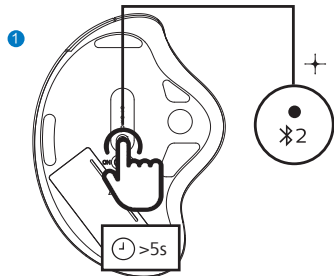

3 *2 Bluetooth®

2

🔋 (%) ≤30%