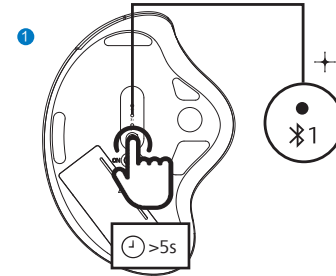

2

Made in China