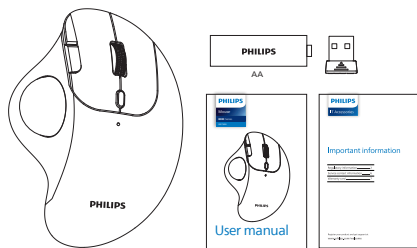

PHILIPS

Mouse

8000 Series

SPK7808

User manual

1 2.4GHz

2

2 *1 Bluetooth®

2

Made in China

3 *2 Bluetooth®

2

🔋 (%) ≤30%

www.philips.com/support

User manual | English

Technical specifications

System requirement

- 1.1* USB port
  2. Bluetooth
  3. Microsoft Windows 7, Windows 8, Windows 10 or later; Android 3.2 and above; Mac OS 10.5 and above;
2. Register your product and get support at www.philips.com/welcome

Manual Pengguna | Bahasa Indonesia

Spesifikasi teknis

Persyaratan sistem

- 1.1* saluran USB
2. Bluetooth
3. Microsoft Windows 7, Windows 8, Windows 10 atau lebih baru; Android 3.2 ke atas; Mac OS 10.5 ke atas;

사용 설명서 | 한국어

기술 사양

연결성: 2.4GHz / 블루투스 3.0 / 블루투스 5.0
무선 유효 거리: 15m (2.4GHz) / 10m (블루투스)
버튼 수: 8
마우스 버튼 수명: 500만 개 키
해상도: 800/1200/1600/2400/3200 DPI
전원 공급 장치: 1* AA 필립스 배터리
인터페이스: USB 무선 수신기
제품 크기: 135.3x98.9x45.5mm
제품 무게: 125±5g
작동 온도 범위: 0°C - 40°C
작동 습도 범위: 10% - 85%.

시스템 요구 사항

- 1.1* USB 포트
2. 블루투스
3. 마이크로소프트 윈도우 7, 윈도우 8, 윈도우 10 이상; Android 3.2 이상; Mac OS 10.5 이상;

Philips 공식 웹 사이트에 로그인하여 제품을 등록하고 지원을 받으십시오: www.philips.com/welcome

ユーザーマニュアル | 日本語

技術仕様

接続性: 2.4GHz / Bluetooth 3.0 / Bluetooth 5.0
無線有効距離: 約15m(2.4GHz) / 10m(Bluetooth)
ボタン数: 8
マウスボタンの寿命: 500万回 キーストローク
解像度: 800/1200/1600/2400/3200 DPI
電源: 1 * AAリチウム電池
インターフェース: USBワイヤレスレシーバー
製品寸法: 135.3x98.9x45.5mm
製品重量: 125±5g
動作温度範囲: 0°C - 40°C
動作湿度範囲: 10% - 85%.

システム要件

- 1.1 * USBポート
2. Bluetooth
3. Microsoft Windows 7, Windows 8, Windows 10以降; Android 3.2以降; Mac OS 10.5以降.

Philipsの公式サイトにログインして製品を登録し、サポートを受けてください: www.philips.com/welcome

使用說明書 | 繁體中文

技術規格

無線技術: 2.4GHz / 藍牙 3.0 / 藍牙 5.0
無線有效距離: 約15m(2.4G無線)/10m(藍牙)
滑鼠按鍵數: 8
滑鼠按鍵壽命: 500萬次
感測器解析度: 800/1200/1600/2400/3200 DPI
電池類型: 1節AA飛利浦電池
介面: USB 無線接收器
產品尺寸: 135.3x98.9x45.5mm
產品重量: 125±5g
運行時的溫度範圍: 0°C - 40°C
運行時的濕度範圍: 10% - 85%.

系統要求