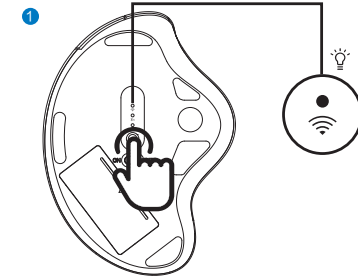

1 2.4GHz

2

2 *1 Bluetooth®