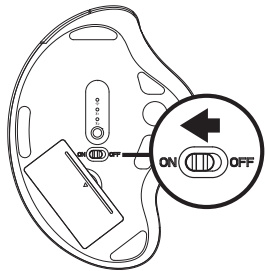

PHILIPS

Mouse

8000 Series

SPK7808

User manual

1 2.4GHz

2

2 *1 Bluetooth®

2

Made in China

3 *2 Bluetooth®

2

🔋 (%) ≤30%

www.philips.com/support

User manual | English

Technical specifications

System requirement

- 1.1* USB port
  2. Bluetooth
  3. Microsoft Windows 7, Windows 8, Windows 10 or later; Android 3.2 and above; Mac OS 10.5 and above;
2. Register your product and get support at www.philips.com/welcome

Manual Pengguna | Bahasa Indonesia

Spesifikasi teknis

Persyaratan sistem

- 1.1* saluran USB
2. Bluetooth
3. Microsoft Windows 7, Windows 8, Windows 10 atau lebih baru; Android 3.2 ke atas; Mac OS 10.5 ke atas;

사용 설명서 | 한국어

기술 사양

연결성: 2.4GHz / 블루투스 3.0 / 블루투스 5.0
무선 유효 거리: 15m (2.4GHz) / 10m (블루투스)
버튼 수: 8
마우스 버튼 수명: 500만 개 키
해상도: 800/1200/1600/2400/3200 DPI
전원 공급 장치: 1* AA 필립스 배터리
인터페이스: USB 무선 수신기
제품 크기: 135.3x98.9x45.5mm
제품 무게: 125±5g
작동 온도 범위: 0°C - 40°C
작동 습도 범위: 10% - 85%.

시스템 요구 사항

- 1.1* USB 포트
2. 블루투스
3. 마이크로소프트 윈도우 7, 윈도우 8, 윈도우 10 이상; Android 3.2 이상; Mac OS 10.5 이상;

Philips 공식 웹 사이트에 로그인하여 제품을 등록하고 지원을 받으십시오: www.philips.com/welcome

ユーザーマニュアル | 日本語

技術仕様

接続性: 2.4GHz / Bluetooth 3.0 / Bluetooth 5.0
無線有効距離: 約15m(2.4GHz) / 10m(Bluetooth)
ボタン数: 8
マウスボタンの寿命: 500万回 キーストローク
解像度: 800/1200/1600/2400/3200 DPI
電源: 1 * AAリチウム電池
インターフェース: USBワイヤレスレシーバー
製品寸法: 135.3x98.9x45.5mm
製品重量: 125±5g
動作温度範囲: 0°C - 40°C
動作湿度範囲: 10% - 85%.

システム要件

- 1.1 * USBポート
2. Bluetooth
3. Microsoft Windows 7, Windows 8, Windows 10以降; Android 3.2以降; Mac OS 10.5以降.

Philipsの公式サイトにログインして製品を登録し、サポートを受けてください: www.philips.com/welcome

使用說明書 | 繁體中文

技術規格

無線技術: 2.4GHz / 藍牙 3.0 / 藍牙 5.0
無線有效距離: 約15m(2.4G無線)/10m(藍牙)
滑鼠按鍵數: 8
滑鼠按鍵壽命: 500萬次
感測器解析度: 800/1200/1600/2400/3200 DPI
電池類型: 1節AA飛利浦電池
介面: USB 無線接收器
產品尺寸: 135.3x98.9x45.5mm
產品重量: 125±5g
運行時的溫度範圍: 0°C - 40°C
運行時的濕度範圍: 10% - 85%.

系統要求