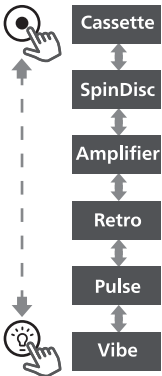

PHILIPS

Safety
Information

PHILIPS

Warranty
Information

**Input: 5V=3A, 9V=3A, 12V=2.5A,
15V=2A, 20V=1.5A**

Output: 5V=2A

Neon Stage

Afterglow

Crowd Pulse

Arcade Glitch

Baseline

OFF

Philips Entertainment

Download on the
App Store

GET IT ON
Google Play

Entertainment

The Tube

PHILIPS

75%

Sound Control

⏮ ⏪ ⏩ ⏭

🔊 ————— 100

Display background SpinDisc >

MS Moving sound