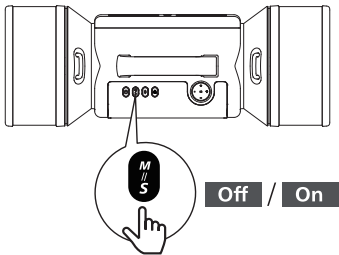

PHILIPS

Safety
Information

PHILIPS

Warranty
Information

**Input: 5V=3A, 9V=3A, 12V=2.5A,
15V=2A, 20V=1.5A**

Output: 5V=2A

Neon Stage

Afterglow