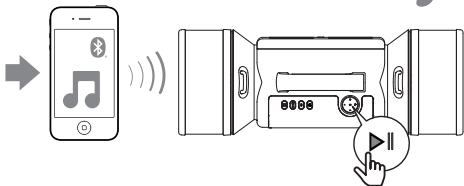

PHILIPS

Safety
Information

PHILIPS

Warranty
Information

**Input: 5V=3A, 9V=3A, 12V=2.5A,
15V=2A, 20V=1.5A**

Output: 5V=2A

Neon Stage

Afterglow