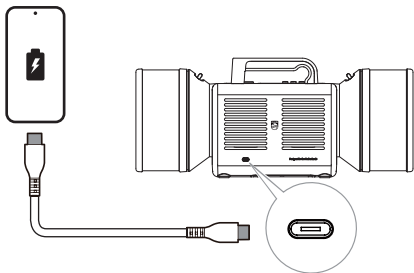

PHILIPS

Safety
Information

PHILIPS

Warranty
Information

**Input: 5V=3A, 9V=3A, 12V=2.5A,
15V=2A, 20V=1.5A**

Output: 5V=2A

Neon Stage

Afterglow