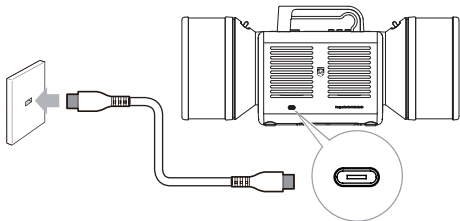

PHILIPS

Safety
Information

PHILIPS

Warranty
Information

**Input: 5V=3A, 9V=3A, 12V=2.5A,
15V=2A, 20V=1.5A**

Output: 5V=2A

Neon Stage

Afterglow