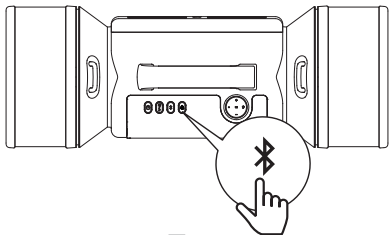

PHILIPS

Safety
Information

PHILIPS

Warranty
Information

**Input: 5V=3A, 9V=3A, 12V=2.5A,
15V=2A, 20V=1.5A**

Output: 5V=2A

Neon Stage

Afterglow