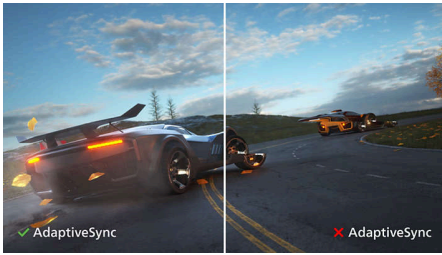

Monitor

Full HD LCD monitor

27E2G2200/27

Highlights

Adaptive-Sync technology

Gaming shouldn't be a choice between choppy gameplay or broken frames. Get fluid, artifact-free performance at virtually any framerate with Adaptive-Sync technology, smooth quick refresh and ultra fast response time.