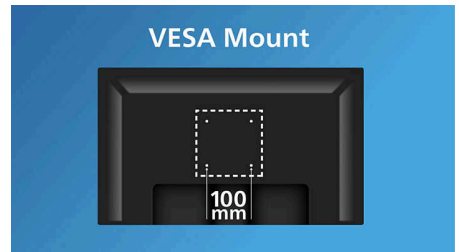

VESA mount for convenience

VESA mount for convenience

Wide Viewing Angle

SmartContrast

LowBlue Mode

EasyRead

Ultra Slim Bezel

Adaptive-Sync