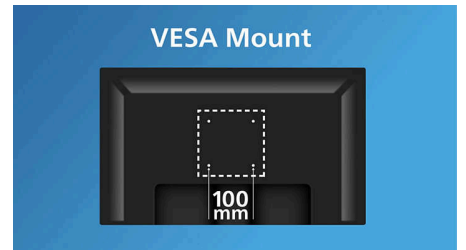

VESA mount for convenience

VESA mount for convenience