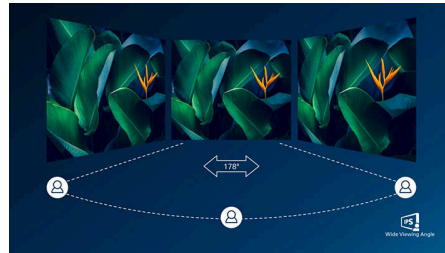

IPS technology

IPS displays use an advanced technology which gives you extra wide viewing angles of 178/178 degree, making it possible to view the display from almost any angle. Unlike standard TN panels, IPS displays gives you remarkably crisp images with vivid colors, making it ideal not only for Photos, movies and web browsing, but also for professional applications which demand color accuracy and consistent brightness at all times.