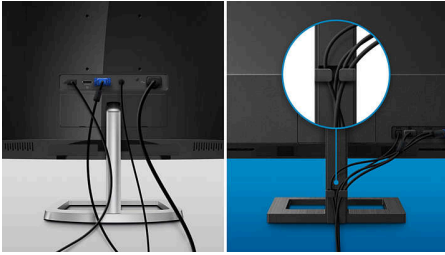

Monitor

Full HD LCD display

27E1N1300A/70

Highlights

Cable management

Cable management is an intimate design that maintains tidy workspace by organizing cables and wires required for the operation of a display device.