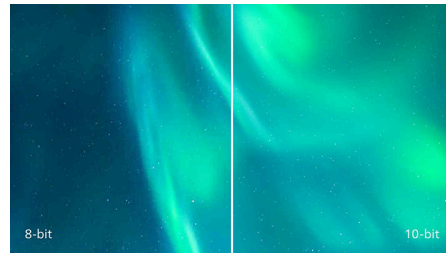

1.07 billion colors

This display delivers outstanding color depth with 1.07 billion colors, and the finest gradation, for re-creating smooth, precise, and vivid image. Enjoy accurate and true-to-life visuals whether gaming, watching videos, or working on color critical work with graphics applications.