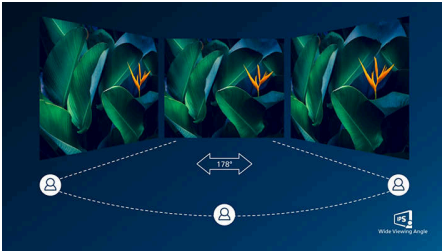

Monitor

LCD monitor with USB-C

279E1EW/70

Highlights

USB-C connectivity

This Philips monitor features a built-in USB-C connector which meets USB Power Delivery standard. With intelligent and flexible power management, you can power charge your compatible device directly from the monitor using a single USB-C cable. Its slim, reversible USB-C allows for easy connection, you can watch high resolution video from your laptop.

IPS technology

IPS displays use an advanced technology which gives you extra wide viewing angles of 178/178 degree, making it possible to view the display from almost any angle. Unlike standard TN panels, IPS displays gives you remarkably crisp images with vivid colors, making it ideal not only for Photos, movies and web browsing, but also for professional applications which demand color accuracy and consistent brightness at all times.