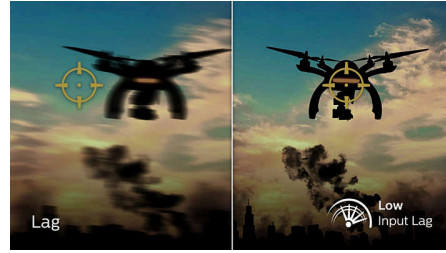

165Hz Gaming

You play intense, competitive gaming. You demand display with lag free, ultra-smooth images. This Philips display redraws the screen image up-to 165 times per second, effectively faster than a standard display. A lower frame rate can make enemies appear to jump from spot to spot on the screen, making them difficult targets to hit. With 165Hz frame rate, you get those critical missing images on the screen which shows enemy movement in ultra-smooth motion so you can easily target them. With ultra-low input lag and no screen tearing, this Philips display is your perfect gaming partner.

Low input lag

Input lag is the amount of time that elapses between performing an action with connected devices and seeing the result on screen. Low input lag reduces the time delay between entering a command from your devices to monitor, greatly improve on playing twitch-sensitive video games, particularly important to whom plays fast-paced, competitive games.