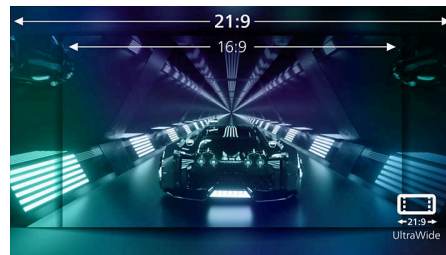

UltraWide CrystalClear images

These Philips screens deliver CrystalClear, UltraWide Quad HD 3440 x 1440 pixel images. Utilizing high performance panels with high-density pixel count, 178/178 wide viewing angles, these new displays will make your images

and graphics come alive. The UltraWide 21:9 format enables more productivity with more room for side-by-side comparisons and more viewable spreadsheet columns. Whether you are demanding professional requiring extremely detailed information for CAD-CAM solutions, or a financial wizard working on huge spreadsheets, Philips displays delivers CrystalClear images.