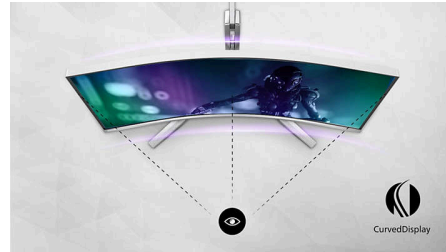

165Hz Gaming

You play intense, competitive gaming. You demand display with lag free, ultra-smooth images. This Philips display redraws the screen image up-to 165 times per second, effectively faster than a standard display. A lower frame rate can make enemies appear to jump from spot to spot on the screen, making them difficult targets to hit. With 165Hz frame rate, you get those critical missing images on the screen which shows enemy movement in ultra-smooth motion so you can easily target them. With ultra-low input lag and no screen tearing, this Philips display is your perfect gaming partner.

Curved display design

Desktop monitors offer a personal user experience, which suits a curve design very well. The curved screen provides a pleasant yet subtle immersion effect, which focuses on you at the center of your desk.