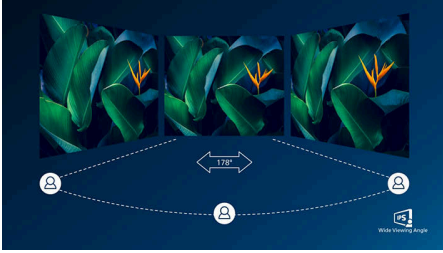

EasyRead mode

EasyRead mode for a paper-like reading experience

EasySelect Menu Toggle Key

The discreetly placed EasySelect Menu Toggle Key allows you to make quick and easy adjustments to monitor settings in the On-Screen Display menu.

Monitor

Full HD LCD monitor

24E1N1300A/70

Highlights

IPS technology

IPS displays use an advanced technology which gives you extra wide viewing angles of 178/178 degree, making it possible to view the display from almost any angle. Unlike standard TN panels, IPS displays gives you remarkably crisp images with vivid colors, making it ideal not only for Photos, movies and web browsing, but also