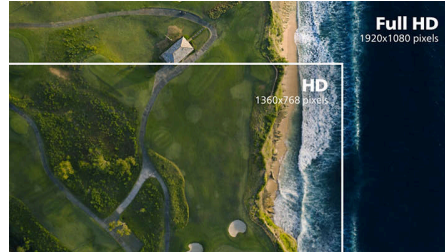

16:9 Full HD display

Picture quality matters. Regular displays deliver quality, but you expect more. This display features enhanced Full HD 1920 x 1080

resolution. With Full HD for crisp detail paired with high brightness, incredible contrast and realistic colors expect a true to life picture.