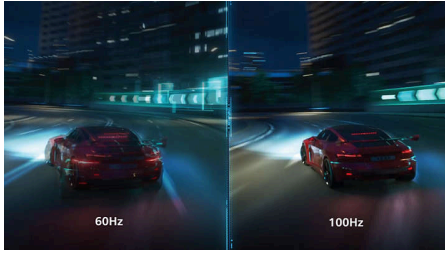

- 100Hz refresh rates for ultra-smooth images
- 16:9 Full HD display for crisp detailed images
- IPS LED wide view technology for image and color accuracy
- 1ms (MPRT) fast response for crisp image and smooth gameplay

Monitor

Full HD LCD monitor

24E1N1300A/70

Highlights

100Hz Fast refresh

This Philips display refreshes the screen image up to 100 times per second which makes this monitor much faster than a standard display. With a 100Hz frame rate, gamers are able to find those critical images on the screen that show enemy movement in an ultra-smooth motion so that they are easily targetable.