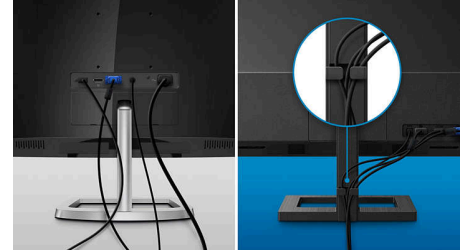

Cable management

Cable management is an intimate design that maintains tidy workspace by organizing cables and wires required for the operation of a display device.