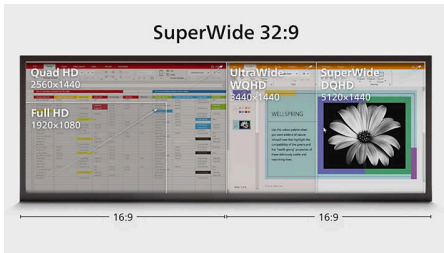

Optimal Connectivity

- Built in USB-C docking station
- Built-in KVM switch to easily switch between sources

Business Monitor

32:9 SuperWide curved LCD display

499P9H1/70

Highlights

32:9 SuperWide

32:9 SuperWide 49" screen, with 5120 x 1440 resolution, is designed to replace multiscreen setups for massive wide view. It's like having two 27" 16:9 Quad HD displays side-by-side. SuperWide monitors offer screen area of dual monitors without the complicated setup.

Specifications

Picture/Display

Panel Size: 48.8 inch / 124 cm

Aspect ratio: 32:9

LCD panel type: VA LCD

Backlight type: W-LED system

Pixel pitch: 0.233 x 0.233 mm

Brightness: 450 cd/m²