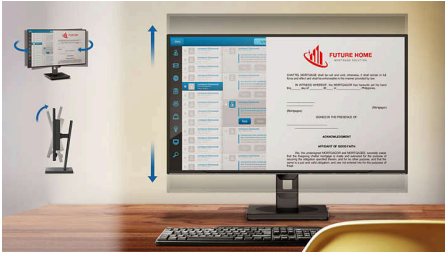

MultiView technology

With the ultra-high resolution Philips MultiView display you can now experience a world of connectivity. MultiView enables active dual connect and view so that you can work with multiple devices like a PC and notebook simultaneously, for complex multi-tasking.

1800r Curved display

Innovative curved display offers less image distortion, a wider field of view, reduced glare, and more comfort for eyes.

Highlights

Compact Ergo Base

The Compact Ergo Base is a people-friendly Philips monitor base that tilts, swivels and height-adjusts so each user can position the monitor for maximum viewing comfort and efficiency.