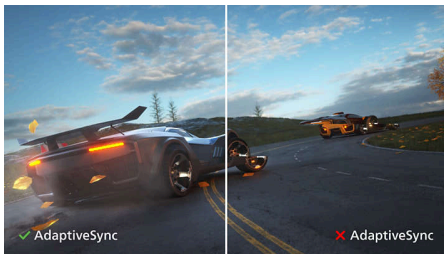

Adaptive-Sync technology

Gaming shouldn't be a choice between choppy gameplay or broken frames. Get fluid, artifact-free performance at virtually any framerate with Adaptive-Sync technology, smooth quick refresh and ultra-fast response time.