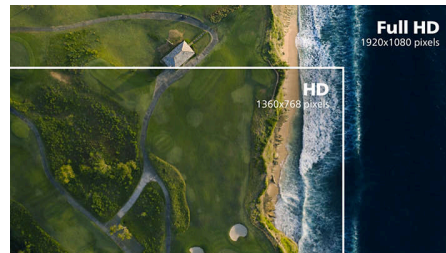

16:9 Full HD display

Picture quality matters. Regular displays deliver quality, but you expect more. This display features enhanced Full HD 1920 x 1080 resolution. With Full HD for crisp detail paired with high brightness, incredible contrast and realistic colors expect a true to life picture.