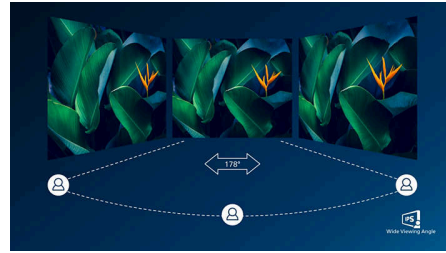

IPS technology

IPS displays use an advanced technology which gives you extra wide viewing angles of 178/178 degree, making it possible to view the display from almost any angle. Unlike standard TN panels, IPS displays gives you remarkably crisp images with vivid colors, making it ideal not only for Photos, movies and web browsing, but also for professional applications which demand color accuracy and consistent brightness at all times.