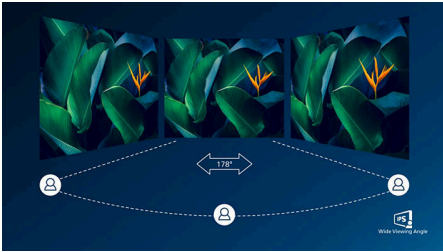

Monitor

LCD monitor with USB-C

273E1EW/70

Highlights

USB-C connectivity

This Philips monitor features a built-in USB-C connector which meets USB Power Delivery standard. With intelligent and flexible power management, you can power charge your compatible device directly from the monitor using a single USB-C cable. Its slim, reversible USB-C allows for easy connection, you can watch high resolution video from your laptop.

IPS technology

IPS displays use an advanced technology which gives you extra wide viewing angles of 178/178 degree, making it possible to view the display from almost any angle. Unlike standard TN panels, IPS displays gives you remarkably crisp images with vivid colors, making it ideal not only for Photos, movies and web browsing, but also for professional applications which demand color accuracy and consistent brightness at all times.