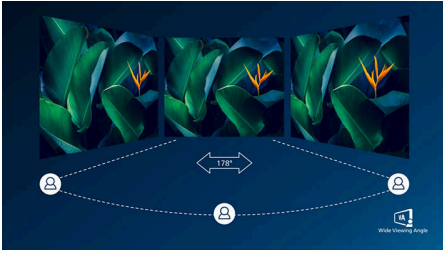

Immersive visuals

- 16:9 Full HD display for crisp detailed images
- SmartContrast for rich black details
- VA display delivers awesome images with wide viewing angles

Highlights

VA display

Philips VA LED display uses an advanced multi-domain vertical alignment technology which gives you super-high static contrast ratios for extra vivid and bright images. While standard office applications are handled with ease, it is especially suitable for photos, web-browsing, movies, gaming, and demanding graphical applications. It's optimized pixel management technology gives you 178/178 degree extra wide viewing angle, resulting in crisp images.