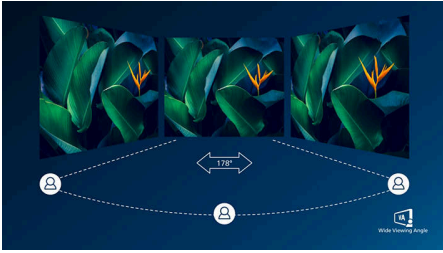

Immersive visuals

- 16:9 Full HD display for crisp detailed images
- SmartContrast for rich black details
- VA display delivers awesome images with wide viewing angles

Monitor

Gaming monitor

272E1GAEZ/70

Highlights

VA display

Philips VA LED display uses an advanced multi-domain vertical alignment technology which gives you super-high static contrast ratios for extra vivid and bright images. While standard office applications are handled with ease, it is especially suitable for photos, web-browsing, movies, gaming, and demanding graphical applications. It's optimized pixel management technology gives you 178/178 degree extra wide viewing angle, resulting in crisp images.