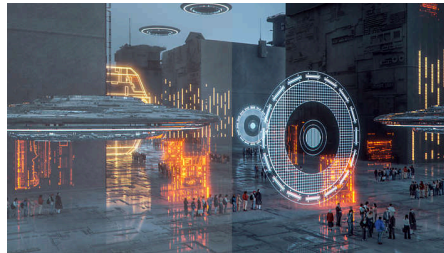

SmartImage Game mode

The new Philips gaming display has quick access OSD fine tuned for gamers, offering you multiple options. "FPS" mode (First person shooting) improves dark themes in games, allowing you to see hidden objects in dark areas. "Racing" mode adapts display with fastest response time, high color, along with image adjustments. "RTS" mode (Real time strategy) has a special SmartFrame mode which enables highlighting of specific area and allows for size and image adjustments. Gamer 1 and Gamer 2 enable you to save personal customized settings based on different games, ensuring best performance.