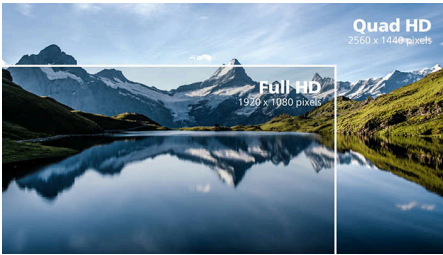

Crystalclear images

These Philips screens deliver Crystalclear, Quad HD 2560x1440 or 2560x1080 pixel images. Utilizing high performance panels with high density pixel count, enabled by high bandwidth sources, these new displays will make your images and graphics come alive. Whether you are demanding professional requiring extremely detailed information for CAD-CAM solutions,

using 3D graphic applications or a financial wizard working on huge spreadsheets, Philips displays will give you Crystalclear images.