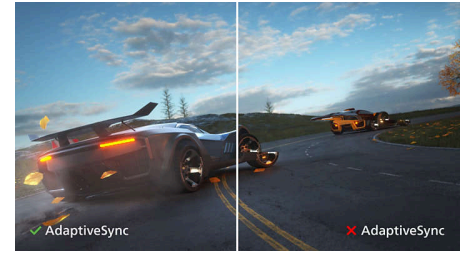

Adaptive-Sync technology

Gaming shouldn't be a choice between choppy gameplay or broken frames. Get fluid, artifact-free performance at virtually any framerate with Adaptive-Sync technology, smooth quick refresh and ultra-fast response time.