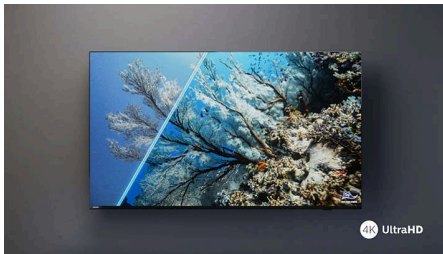

7200 series

4K UHD LED TV

Highlights

Pixel Precise Ultra HD

The beauty of 4K Ultra HD TV is in savoring every detail. Philips Pixel Precise Ultra HD engine converts any input picture into stunning UHD resolution on your screen. Enjoy a smooth, yet sharp moving image and exceptional contrast. Discover deeper blacks, whiter whites, vivid colors and natural skin tones – every time, and from any source.

Freeview TV

freeview

via aerial

Watch, Search & Discover 30+ Channels of Live & On-Demand TV. All in one place. When your Philips TV is connected to an aerial and the internet, there's always something to see on your Freeview-certified TV. Simply use your TV's remote control to access the always-on mini guide and watch free Movies & TV shows, including: Drama, Sport, Comedy, Reality, News, Docos, Children's entertainment, plus so much more... from ABC, SBS, 7, 9 & 10. To find out more, go to.

4K UHD LED TV

No matter what you watch, this 4K LED TV gives you a bright, ultra-sharp picture with vivid colors. Plus, the TV is compatible with all major HDR

formats so you'll see more detail, even in dark and bright areas when you're streaming HDR content.