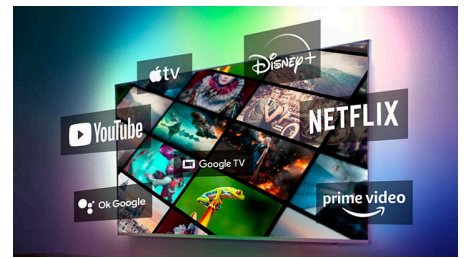

Google TV™

What do you want to watch? Google TV brings together movies, shows and more from across your apps and subscriptions and organises them just for you. You'll get suggestions based on what you like, and you can even use the Google TV app on your phone to curate your watchlist on the go.

freeview
via aerial

Dolby Vision Atmos