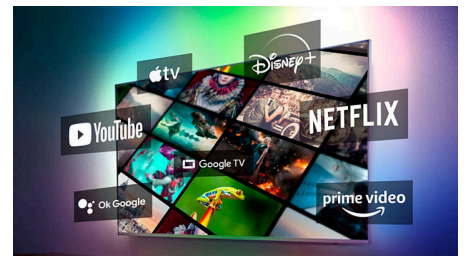

Google Assistant

Control your Philips Google TV with your voice. Want to play a game, watch Netflix, or find content and apps in the Google Play store? Just

tell your Google TV. You can even command all Google Assistant-compatible smart home devices, like dimming the lights and setting the thermostat on movie night. Without leaving the sofa.

TV content

Google Play

Go beyond traditional TV programming with Google Play Store. Experience endless movies, TV, music, apps and games online. More to love.

Google TV™

What do you want to watch? Google TV brings together movies, shows and more from across your apps and subscriptions and organises them just for you. You'll get suggestions based on what you like, and you can even use the Google TV app on your phone to curate your watchlist on the go.