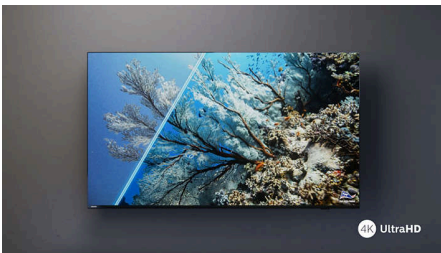

Highlights

Pixel Precise Ultra HD

The beauty of 4K Ultra HD TV is in savoring every detail. Philips Pixel Precise Ultra HD engine converts any input picture into stunning UHD resolution on your screen. Enjoy a smooth, yet sharp moving image and exceptional contrast. Discover deeper blacks, whiter whites, vivid colors and natural skin tones – every time, and from any source.

4K UHD LED TV

No matter what you watch, this 4K LED TV gives you a bright, ultra-sharp picture with vivid colors. Plus, the TV is compatible with all major HDR formats so you'll see more detail, even in dark and bright areas when you're streaming HDR content.