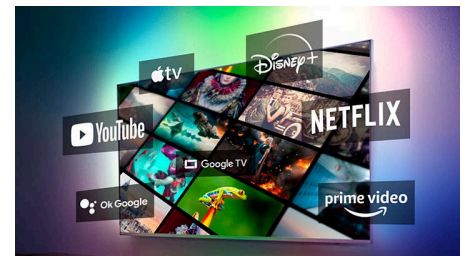

Google Assistant

Control your Philips Google TV with your voice. Want to play a game, watch Netflix, or find content and apps in the Google Play store? Just

tell your Google TV. You can even command all Google Assistant-compatible smart home devices, like dimming the lights and setting the thermostat on movie night. Without leaving the sofa.

TV content

Google Play

Go beyond traditional TV programming with Google Play Store. Experience endless movies, TV, music, apps and games online. More to love.

Google TV™

What do you want to watch? Google TV brings together movies, shows and more from across your apps and subscriptions and organises them just for you. You'll get suggestions based on what you like, and you can even use the Google TV app on your phone to curate your watchlist on the go.