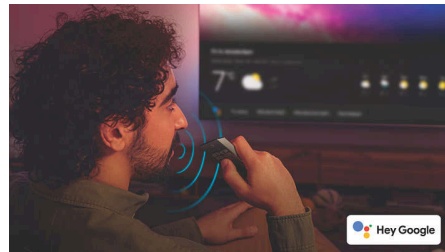

Google Assistant

Control your Philips Google TV with your voice. Want to play a game, watch Netflix, or find content and apps in the Google Play store? Just tell your Google TV. You can even command all Google Assistant-compatible smart home

devices, like dimming the lights and setting the thermostat on movie night. Without leaving the sofa.

TV content

Google Play

Go beyond traditional TV programming with Google Play Store. Experience endless movies, TV, music, apps and games online. More to love.

Compatible with HDR formats

Want to experience a perfect picture for every scene? Your Philips 4K UHD TV is compatible with all major HDR formats, which means you get brilliant, sharp images. You'll see every detail, even in dark and bright areas.