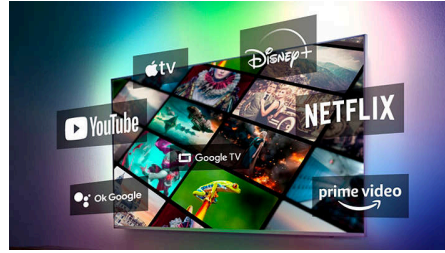

4K LED TV and incredible viewing experience

- Ultra-sharp picture. Vibrant viewing.
- Cinematic viewing experiences with Dolby
- Compatible with HDR formats

Smart. Fun. Easy to control.

- Google Assistant. Control the TV with your voice.
- Google Play store. More to love
- Entertainment you love, with a little help from Google.

Highlights

4K UHD LED TV

No matter what you watch, this 4K LED TV gives you a bright, ultra-sharp picture with vivid colors. Plus, the TV is compatible with all major HDR formats so you'll see more detail, even in dark and bright areas when you're streaming HDR content.

Dolby Vision and Dolby Atmos

Dolby Vision and Dolby Atmos drop you straight into the director's seat. Each scene, clearly defined at cinema standard, it's a delight for your eyes and ears. Whether for movies, sports, or games, surround yourself with more lifelike cinematic experiences with each incredible moment.

Google TV™

What do you want to watch? Google TV brings together movies, shows and more from across your apps and subscriptions and organises them just for you. You'll get suggestions based on what you like, and you can even use the Google TV app on your phone to curate your watchlist on the go.