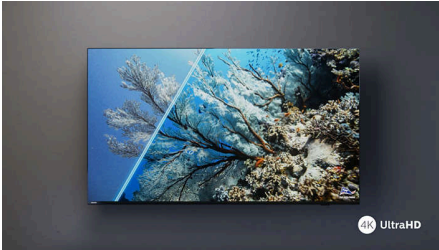

7200 series

4K UHD LED TV

50PUT7231/56

Highlights

4K UHD LED TV

No matter what you watch, this 4K LED TV gives you a bright, ultra-sharp picture with vivid colors. Plus, the TV is compatible with all major HDR formats so you'll see more detail, even in dark and bright areas when you're streaming HDR content.