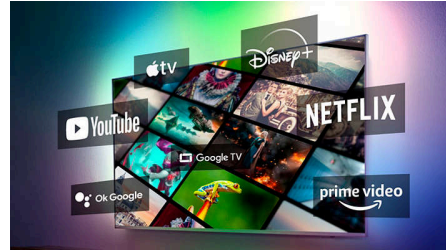

4K LED TV and incredible viewing experience

- Ultra-sharp picture. Vibrant viewing.
- Cinematic viewing experiences with Dolby
- Compatible with HDR formats

Smart. Fun. Easy to control.

- Google Assistant. Control the TV with your voice.
- Google Play store. More to love
- Entertainment you love, with a little help from Google.

7200 series

4K UHD LED TV

50PUT7231/56

Highlights

4K UHD LED TV

No matter what you watch, this 4K LED TV gives you a bright, ultra-sharp picture with vivid colors. Plus, the TV is compatible with all major HDR formats so you'll see more detail, even in dark and bright areas when you're streaming HDR content.

Dolby Vision and Dolby Atmos

Dolby Vision and Dolby Atmos drop you straight into the director's seat. Each scene, clearly defined at cinema standard, it's a delight for your eyes and ears. Whether for movies, sports, or games, surround yourself with more lifelike cinematic experiences with each incredible moment.

Google TV™

What do you want to watch? Google TV brings together movies, shows and more from across your apps and subscriptions and organises them just for you. You'll get suggestions based on what you like, and you can even use the Google TV app on your phone to curate your watchlist on the go.