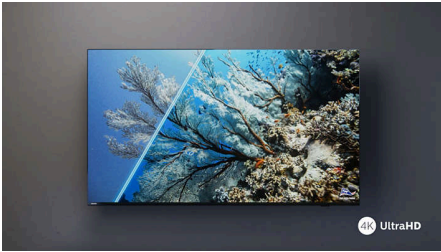

7200 series

4K UHD LED TV

Highlights

Pixel Precise Ultra HD

The beauty of 4K Ultra HD TV is in savoring every detail. Philips Pixel Precise Ultra HD engine converts any input picture into stunning UHD resolution on your screen. Enjoy a smooth, yet sharp moving image and exceptional contrast. Discover deeper blacks, whiter whites, vivid colors and natural skin tones – every time, and from any source.

4K UHD LED TV

No matter what you watch, this 4K LED TV gives you a bright, ultra-sharp picture with vivid colors. Plus, the TV is compatible with all major HDR formats so you'll see more detail, even in dark and bright areas when you're streaming HDR content.