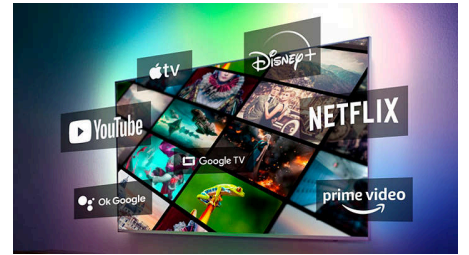

Google Assistant

Control your Philips Google TV with your voice. Want to play a game, watch Netflix, or find content and apps in the Google Play store? Just

65PUT7231/75

tell your Google TV. You can even command all Google Assistant-compatible smart home devices, like dimming the lights and setting the thermostat on movie night. Without leaving the sofa.

TV content

Google Play

Go beyond traditional TV programming with Google Play Store. Experience endless movies, TV, music, apps and games online. More to love.

Google TV™

What do you want to watch? Google TV brings together movies, shows and more from across your apps and subscriptions and organises them just for you. You'll get suggestions based on what you like, and you can even use the Google TV app on your phone to curate your watchlist on the go.