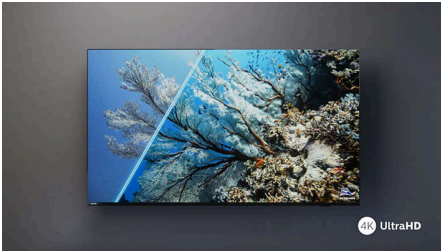

Highlights

Pixel Precise Ultra HD

The beauty of 4K Ultra HD TV is in savoring every detail. Philips Pixel Precise Ultra HD engine converts any input picture into stunning UHD resolution on your screen. Enjoy a smooth, yet sharp moving image and exceptional contrast. Discover deeper blacks, whiter whites, vivid colors and natural skin tones – every time, and from any source.

4K UHD LED TV

No matter what you watch, this 4K LED TV gives you a bright, ultra-sharp picture with vivid colors. Plus, the TV is compatible with all major HDR formats so you'll see more detail, even in dark and bright areas when you're streaming HDR content.