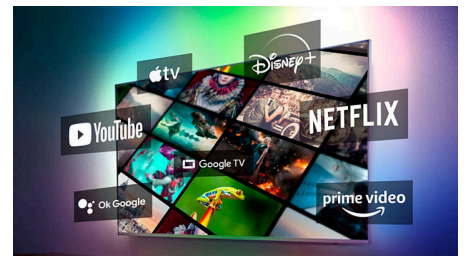

Google TV™

What do you want to watch? Google TV brings together movies, shows and more from across your apps and subscriptions and organises them just for you. You'll get suggestions based on what you like, and you can even use the Google TV app on your phone to curate your watchlist on the go.