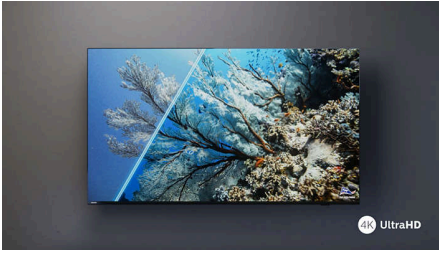

7200 series

4K UHD LED TV

43PUT7231/56

Highlights

4K UHD LED TV

No matter what you watch, this 4K LED TV gives you a bright, ultra-sharp picture with vivid colors. Plus, the TV is compatible with all major HDR formats so you'll see more detail, even in dark and bright areas when you're streaming HDR content.