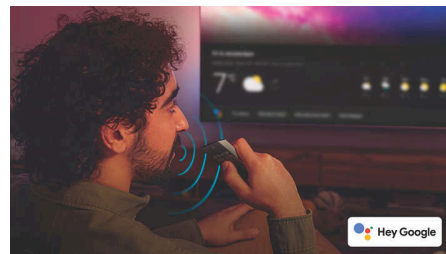

Google Assistant

Control your Philips Google TV with your voice. Want to play a game, watch Netflix, or find content and apps in the Google Play store? Just tell your Google TV. You can even command all Google Assistant-compatible smart home

devices, like dimming the lights and setting the thermostat on movie night. Without leaving the sofa.

TV content

Google Play

Go beyond traditional TV programming with Google Play Store. Experience endless movies, TV, music, apps and games online. More to love.

Compatible with HDR formats

Want to experience a perfect picture for every scene? Your Philips 4K UHD TV is compatible with all major HDR formats, which means you get brilliant, sharp images. You'll see every detail, even in dark and bright areas.