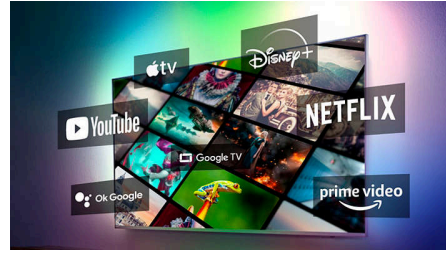

4K LED TV and incredible viewing experience

- Ultra-sharp picture. Vibrant viewing.
- Cinematic viewing experiences with Dolby
- Compatible with HDR formats

Smart. Fun. Easy to control.

- Google Assistant. Control the TV with your voice.
- Google Play store. More to love
- Entertainment you love, with a little help from Google.

7200 series

4K UHD LED TV

43PUT7231/56

Highlights

4K UHD LED TV

No matter what you watch, this 4K LED TV gives you a bright, ultra-sharp picture with vivid colors. Plus, the TV is compatible with all major HDR formats so you'll see more detail, even in dark and bright areas when you're streaming HDR content.

Dolby Vision and Dolby Atmos

Dolby Vision and Dolby Atmos drop you straight into the director's seat. Each scene, clearly defined at cinema standard, it's a delight for your eyes and ears. Whether for movies, sports, or games, surround yourself with more lifelike cinematic experiences with each incredible moment.

Google TV™

What do you want to watch? Google TV brings together movies, shows and more from across your apps and subscriptions and organises them just for you. You'll get suggestions based on what you like, and you can even use the Google TV app on your phone to curate your watchlist on the go.