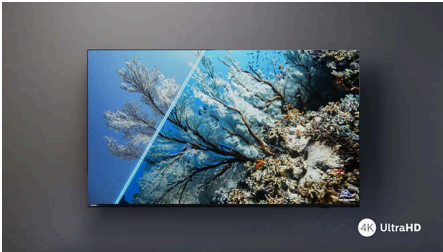

4K UHD LED TV

No matter what you watch, this 4K LED TV gives you a bright, ultra-sharp picture with vivid colors. Plus, the TV is compatible with all major HDR formats so you'll see more detail, even in dark and bright areas when you're streaming HDR content.