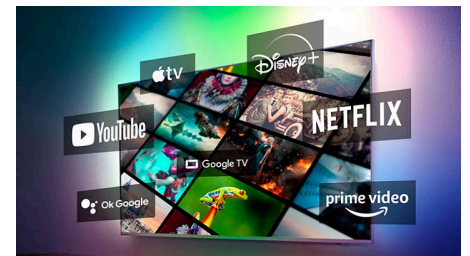

Google TV™

What do you want to watch? Google TV brings together movies, shows and more from across your apps and subscriptions and organises them just for you. You'll get suggestions based on what you like, and you can even use the Google TV app on your phone to curate your watchlist on the go.