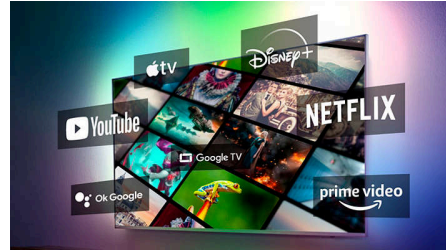

4K LED TV and incredible viewing experience

- Ultra-sharp picture. Vibrant viewing.
- Cinematic viewing experiences with Dolby
- Compatible with HDR formats

Smart. Fun. Easy to control.

- Google Assistant. Control the TV with your voice.
- Google Play store. More to love
- Entertainment you love, with a little help from Google.

7200 series

4K UHD LED TV

65PUT7231/56

Highlights

4K UHD LED TV

No matter what you watch, this 4K LED TV gives you a bright, ultra-sharp picture with vivid colors. Plus, the TV is compatible with all major HDR formats so you'll see more detail, even in dark and bright areas when you're streaming HDR content.

Dolby Vision and Dolby Atmos

Dolby Vision and Dolby Atmos drop you straight into the director's seat. Each scene, clearly defined at cinema standard, it's a delight for your eyes and ears. Whether for movies, sports, or games, surround yourself with more lifelike cinematic experiences with each incredible moment.

Google TV™

What do you want to watch? Google TV brings together movies, shows and more from across your apps and subscriptions and organises them just for you. You'll get suggestions based on what you like, and you can even use the Google TV app on your phone to curate your watchlist on the go.