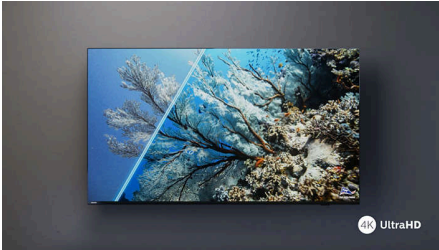

7200 series

4K UHD LED TV

65PUT7231/56

Highlights

4K UHD LED TV

No matter what you watch, this 4K LED TV gives you a bright, ultra-sharp picture with vivid colors. Plus, the TV is compatible with all major HDR formats so you'll see more detail, even in dark and bright areas when you're streaming HDR content.