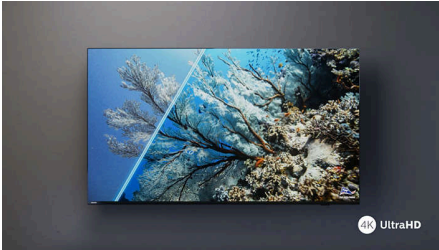

7200 series

4K UHD LED TV

75PUT7231/56

Highlights

4K UHD LED TV

No matter what you watch, this 4K LED TV gives you a bright, ultra-sharp picture with vivid colors. Plus, the TV is compatible with all major HDR formats so you'll see more detail, even in dark and bright areas when you're streaming HDR content.