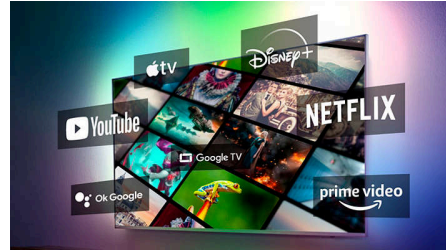

4K LED TV and incredible viewing experience

- Ultra-sharp picture. Vibrant viewing.
- Cinematic viewing experiences with Dolby
- Compatible with HDR formats

Smart. Fun. Easy to control.

- Google Assistant. Control the TV with your voice.
- Google Play store. More to love
- Entertainment you love, with a little help from Google.

7200 series

4K UHD LED TV

75PUT7231/56

Highlights

4K UHD LED TV

No matter what you watch, this 4K LED TV gives you a bright, ultra-sharp picture with vivid colors. Plus, the TV is compatible with all major HDR formats so you'll see more detail, even in dark and bright areas when you're streaming HDR content.

Dolby Vision and Dolby Atmos

Dolby Vision and Dolby Atmos drop you straight into the director's seat. Each scene, clearly defined at cinema standard, it's a delight for your eyes and ears. Whether for movies, sports, or games, surround yourself with more lifelike cinematic experiences with each incredible moment.

Google TV™

What do you want to watch? Google TV brings together movies, shows and more from across your apps and subscriptions and organises them just for you. You'll get suggestions based on what you like, and you can even use the Google TV app on your phone to curate your watchlist on the go.