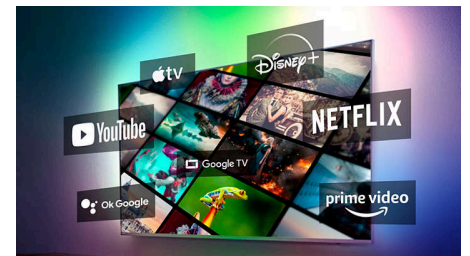

Google Assistant

Control your Philips Google TV with your voice. Want to play a game, watch Netflix, or find content and apps in the Google Play store? Just

tell your Google TV. You can even command all Google Assistant-compatible smart home devices, like dimming the lights and setting the thermostat on movie night. Without leaving the sofa.

TV content

Google Play

Go beyond traditional TV programming with Google Play Store. Experience endless movies, TV, music, apps and games online. More to love.

Google TV™

What do you want to watch? Google TV brings together movies, shows and more from across your apps and subscriptions and organises them just for you. You'll get suggestions based on what you like, and you can even use the Google TV app on your phone to curate your watchlist on the go.