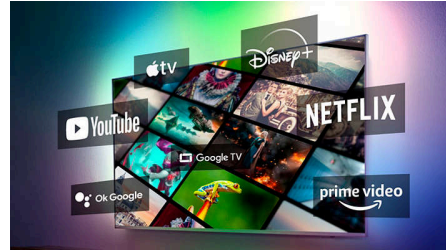

4K LED TV and incredible viewing experience

- Ultra-sharp picture. Vibrant viewing.
- Cinematic viewing experiences with Dolby
- Compatible with HDR formats

Smart. Fun. Easy to control.

- Google Assistant. Control the TV with your voice.
- Google Play store. More to love
- Entertainment you love, with a little help from Google.

7200 series

4K UHD LED TV

85PUT7231/56

Highlights

4K UHD LED TV

No matter what you watch, this 4K LED TV gives you a bright, ultra-sharp picture with vivid colors. Plus, the TV is compatible with all major HDR formats so you'll see more detail, even in dark and bright areas when you're streaming HDR content.

Dolby Vision and Dolby Atmos

Dolby Vision and Dolby Atmos drop you straight into the director's seat. Each scene, clearly defined at cinema standard, it's a delight for your eyes and ears. Whether for movies, sports, or games, surround yourself with more lifelike cinematic experiences with each incredible moment.

Google TV™

What do you want to watch? Google TV brings together movies, shows and more from across your apps and subscriptions and organises them just for you. You'll get suggestions based on what you like, and you can even use the Google TV app on your phone to curate your watchlist on the go.