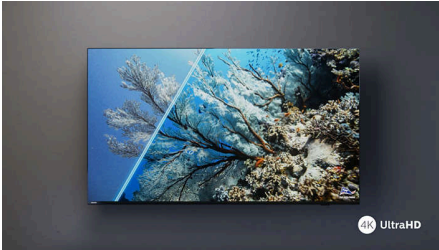

7200 series

4K UHD LED TV

85PUT7231/56

Highlights

4K UHD LED TV

No matter what you watch, this 4K LED TV gives you a bright, ultra-sharp picture with vivid colors. Plus, the TV is compatible with all major HDR formats so you'll see more detail, even in dark and bright areas when you're streaming HDR content.