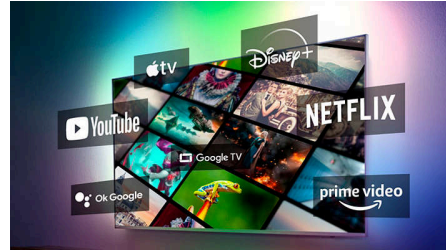

4K LED TV and incredible viewing experience

- Ultra-sharp picture. Vibrant viewing.
- Cinematic viewing experiences with Dolby
- Compatible with HDR formats

Smart. Fun. Easy to control.

- Google Assistant. Control the TV with your voice.
- Google Play store. More to love
- Entertainment you love, with a little help from Google.

7200 series

4K UHD LED TV

55PUT7231/56

Highlights

4K UHD LED TV

No matter what you watch, this 4K LED TV gives you a bright, ultra-sharp picture with vivid colors. Plus, the TV is compatible with all major HDR formats so you'll see more detail, even in dark and bright areas when you're streaming HDR content.

Dolby Vision and Dolby Atmos

Dolby Vision and Dolby Atmos drop you straight into the director's seat. Each scene, clearly defined at cinema standard, it's a delight for your eyes and ears. Whether for movies, sports, or games, surround yourself with more lifelike cinematic experiences with each incredible moment.

Google TV™

What do you want to watch? Google TV brings together movies, shows and more from across your apps and subscriptions and organises them just for you. You'll get suggestions based on what you like, and you can even use the Google TV app on your phone to curate your watchlist on the go.