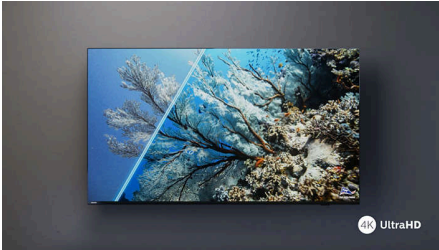

7200 series

4K UHD LED TV

55PUT7231/56

Highlights

4K UHD LED TV

No matter what you watch, this 4K LED TV gives you a bright, ultra-sharp picture with vivid colors. Plus, the TV is compatible with all major HDR formats so you'll see more detail, even in dark and bright areas when you're streaming HDR content.