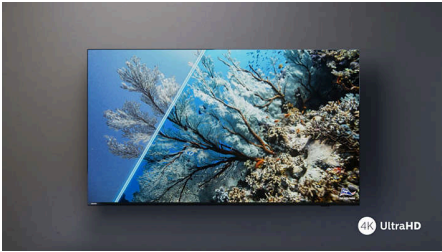

Highlights

Pixel Precise Ultra HD

The beauty of 4K Ultra HD TV is in savoring every detail. Philips Pixel Precise Ultra HD engine converts any input picture into stunning UHD resolution on your screen. Enjoy a smooth, yet sharp moving image and exceptional contrast. Discover deeper blacks, whiter whites, vivid colors and natural skin tones – every time, and from any source.

4K UHD LED TV

No matter what you watch, this 4K LED TV gives you a bright, ultra-sharp picture with vivid colors. Plus, the TV is compatible with all major HDR formats so you'll see more detail, even in dark and bright areas when you're streaming HDR content.