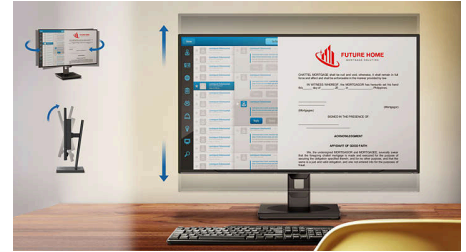

SmartKVM

Unlike traditional built-in KVM monitor button, the smart KVM allows for switching between sources with the click of a button on your keyboard. When all devices are properly connected, users can easily switch between sources by clicking the "Ctrl" key three times.

32:9 SuperWide

32:9 SuperWide 49" screen, with 5120 x 1440 resolution, is designed to replace multiscreen setups for massive wide view. It's like having two 27" 16:9 Quad HD displays side-by-side. SuperWide monitors offer screen area of dual monitors without the complicated setup.

MultiView technology

With the ultra-high resolution Philips MultiView display you can now experience a world of connectivity. MultiView enables active dual connect and view so that you can work with multiple devices like a PC and notebook simultaneously, for complex multi-tasking.

Compact Ergo Base

The Compact Ergo Base is a people-friendly Philips monitor base that tilts, swivels and height-adjusts so each user can position the monitor for maximum viewing comfort and efficiency.