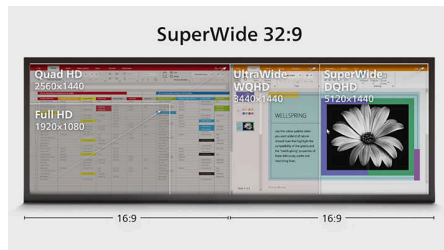

32:9 SuperWide

32:9 SuperWide 49" screen, with 5120 x 1440 resolution, is designed to replace multiscreen setups for massive wide view. It's like having two 27" 16:9 Quad HD displays side-by-side. SuperWide monitors offer screen area of dual monitors without the complicated setup.