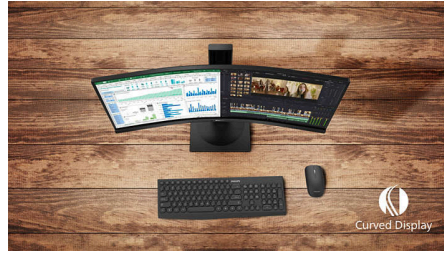

Designed for the way you work

- Built-in stereo speakers for multimedia
- MultiView enables simultaneous dual connection and view
- Tilt, swivel and height-adjust for an ideal viewing position
- SoftBlue Technology: for comfortable viewing
- Eyesafe certified blue light protection and color accuracy
- 32:9 SuperWide screen designed to replace multiscreen setups
- Curved display design for more immersive experience
- Earphone Hook: for customizable storage
- SmartKVM: for easily switching between sources.

Single cable USB-C connection

- RJ-45 to USB-C gives easy network connection with security

Curved Business Monitor

32:9 SuperWide curved monitor with USB-C

49B2U5900C/27

Highlights

VA display

Philips VA LED display uses an advanced multi-domain vertical alignment technology which gives you super-high static contrast ratios for extra vivid and bright images. While standard office applications are handled with ease, it is especially suitable for photos, web-browsing, movies, gaming, and demanding graphical applications. Its optimized pixel management technology gives you 178/178 degree extra wide viewing angle, resulting in crisp images.

Curved display design

Desktop monitors offer a personal user experience, which suits a curve design very well. The curved screen provides a pleasant yet subtle immersion effect, which focuses on you at the center of your desk.

Compact Ergo Base

The Compact Ergo Base is a people-friendly Philips monitor base that tilts, swivels and height-adjusts so each user can position the monitor for maximum viewing comfort and efficiency.