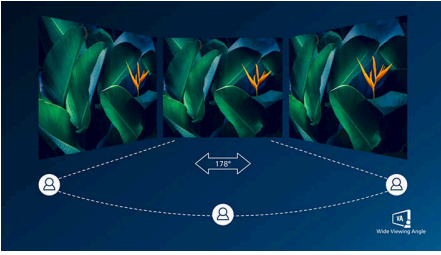

Single cable USB-C connection

- RJ-45 to USB-C gives easy network connection with security

Curved Business Monitor

32:9 SuperWide curved monitor with USB-C

49B2U5900C/27

Highlights

VA display

Philips VA LED display uses an advanced multi-domain vertical alignment technology which gives you super-high static contrast ratios for extra vivid and bright images. While standard office applications are handled with ease, it is especially suitable for photos, web-browsing, movies, gaming, and demanding graphical applications. Its optimized pixel management technology gives you 178/178 degree extra wide viewing angle, resulting in crisp images.