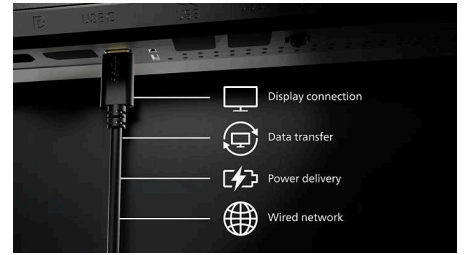

USB-C Docking with RJ45

Simplify all peripherals from monitor to PC using one-cable-docking USB Type-C connector, includes networking, high resolution video output from PC to monitor, and surfing on Internet without an additional network cable, even without LAN port on your notebook. RJ45 connection through USB-C offers a fast and secure connection when needed. Getting the fastest data speeds allows you to transfer data from a HDD to your PC faster than ever. Additionally, USB-C with power delivery can even enable you to power and charge your notebook from the monitor, eliminating the need for extra power cables.