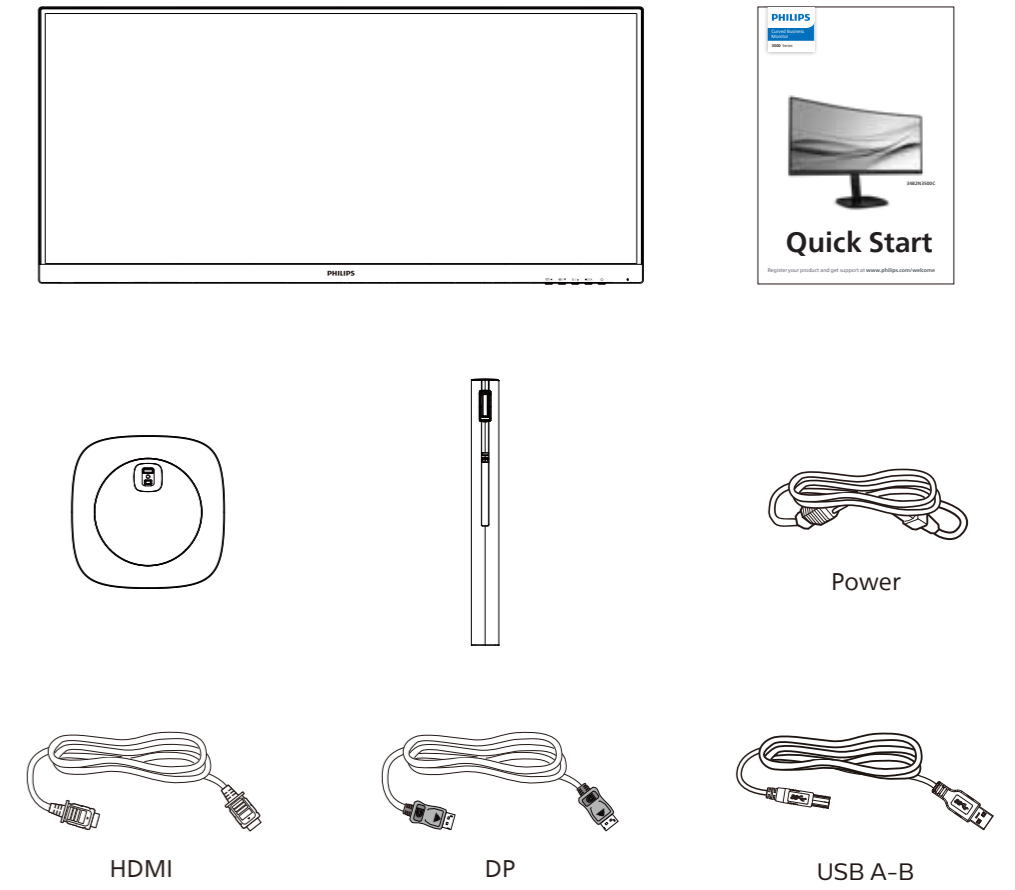

5

PHILIPS

Register your product and get support at www.philips.com/support

FAQ Software User Manual

HDMI®
The terms HDMI, HDMI High-Definition Multimedia Interface, HDMI Trade Dress and the HDMI Logos are trademarks or registered trademarks of HDMI Licensing Administrator, Inc.

www.philips.com

Energy Labelling
34B2N3500C

PHILIPS
Curved Business Monitor
3000 Series

34B2N3500C

Quick Start

Register your product and get support at www.philips.com/welcome

Contents

- **en** The images shown are for illustrative purposes only. Actual product and accessory may vary by country or regions. Actual product and accessory shall prevail in kind.
- **sc** 所有插图和产品配件仅为示意参考。因销售区域差异，产品可能不含有以上配件，具体以实物为准。
- **fr** Les images sont uniquement fournies à des fins d'illustration. Le produit et les accessoires actuels peuvent différer selon le pays ou la région. Le produit et les accessoires réels prévaudront dans tous les cas.
- **jp** 表示されている画像は説明のみを目的としています。実際の付属品は国や地域によって異なる場合がございます。
- **es** Las imágenes que se muestran son solo de carácter ilustrativo. El producto y los accesorios reales pueden variar según el país o las regiones. El producto real y el accesorio prevalecerán en especie.
- **ko** 표시된 이미지는 이해를 돕기 위한 것으로 실제 제품 및 액세서리는 국가 또는 지역에 따라 다를 수 있습니다. 실제 제품 및 동봉된 액세서리를 확인하세요.

1

2

USB hub

3

4

		SUB SOURCE POSSIBILITY (x1)			
MultiView		Inputs	HDMI 1	HDMI 2	DisplayPort
MAIN SOURCE (x1)	HDMI 1	●	●	●	
	HDMI 2	●	●	●	
	DisplayPort	●	●	●