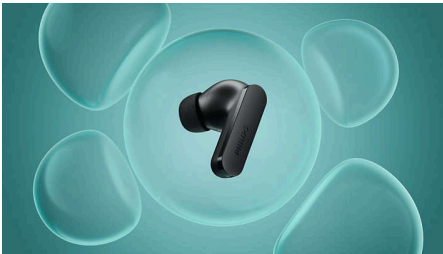

True wireless earbuds. Essential noise canceling.

- Great sound from the everyday buds that fit like a dream
- Always hear your music with Active Noise Canceling
- Comfy SecureFit ear tips and large 10 mm drivers
- 4-mic technology. Clearer calls, even in crowded places
- Bluetooth® multipoint connectivity and easy pairing

Your daily go-to

- Bluetooth® 6.0, Google Fast Pair, Microsoft Swift Pair
- IPX4 splash and sweat resistant
- Pocket-sized charging case with lanyard hole
- Up to 36 hours play time with case

Ready for you

- Philips Headphones app. Customize your experience
- GRS-certified recycled plastic. Responsible packaging
- Warm, natural sound. Philips sound signature

Highlights

Small earbuds, great sound

SecureFit textured ear tips bring you a fit that feels lighter and more comfortable, while creating a good seal for even better sound. Features like Dynamic Bass will let you enjoy the full power of your favorite tunes even if listening quietly.

Active Noise Canceling

Active noise cancellation reduces external noise so you can focus on your tunes, podcasts, and calls. You can turn it on or off via the earbuds, or our companion app, and Awareness Mode will let outside sounds back in.