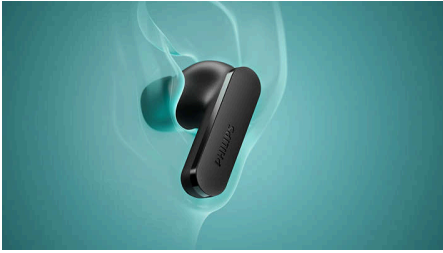

Flow through your days with the true wireless earbuds that feel lighter, fit better, and sound great. Active noise canceling lets you listen free from distractions, while textured ear tips keep the buds comfortably in place.

True wireless earbuds. Essential noise canceling.

- Great sound from the everyday buds that fit like a dream
- Always hear your music with Active Noise Canceling
- Comfy SecureFit ear tips and large 10 mm drivers
- 4-mic technology. Clearer calls, even in crowded places
- Bluetooth® multipoint connectivity and easy pairing

Your daily go-to

- Bluetooth® 6.0, Google Fast Pair, Microsoft Swift Pair
- IPX4 splash and sweat resistant
- Pocket-sized charging case with lanyard hole
- Up to 36 hours play time with case

Ready for you

- Philips Headphones app. Customize your experience
- GRS-certified recycled plastic. Responsible packaging
- Warm, natural sound. Philips sound signature

Highlights

Small earbuds, great sound

SecureFit textured ear tips bring you a fit that feels lighter and more comfortable, while creating a good seal for even better sound. Features like Dynamic Bass will let you enjoy the full power of your favorite tunes even if listening quietly.