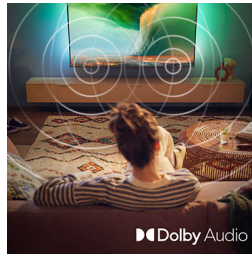

HDR10/HLG

Brighter colours. Vivid tones. From the darkest scenes to the brightest light, clarity is everything. This is where high dynamic range impresses with clearer colour and contrast.

Dolby Audio

Listen. Hear each moment. This is crystal clear Dolby Audio. From dialogue to dance and from action movie moments to stunning nature scenes, you can experience clearer sound as you go.