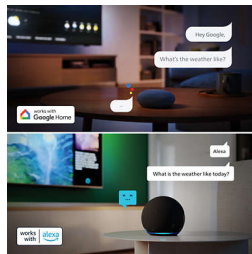

HDR10/HLG

Brighter colours. Vivid tones. From the darkest scenes to the brightest light, clarity is everything. This is where high dynamic range impresses with clearer colour and contrast.

Dolby Audio

Listen. Hear each moment. This is crystal clear Dolby Audio. From dialogue to dance and from action movie moments to stunning nature scenes, you can experience clearer sound as you go.

Matter Smart Home compatible

Matter Smart Home compatibility means you can control your TV via Matter Smart Home app or voice control your TV via Alexa-enabled devices or via your Google smart speakers. This way, your voice can find movies, shows, receive recommendations and so much more.