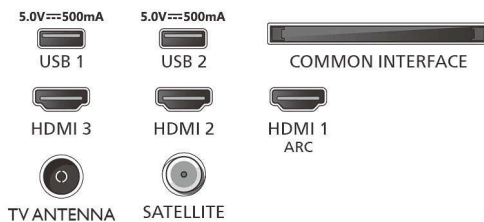

Specifications

Supported HDMI video features

HDR: HDR10, HLG

EU Energy card

EPREL registration numbers: 2323836

Energy class for SDR: F

On mode power demand for SDR:

27 kWh/1000h

Energy class for HDR: G

On mode power demand for HDR:

39 kWh/1000h

Off mode power consumption: n.a.

Networked standby mode: 2.0 W

Panel technology used: LED LCD

Power

Mains power: AC 100 - 240 V 50/60 Hz

Standby power consumption: less than 0.5 W

Power Saving Features: Auto switch-off timer,

Picture mute (for radio), Eco mode, Light sensor

Accessories

Included accessories: 2 x AAA Batteries, Power cord, Remote Control, Tabletop stand, Quick start guide, Safety and Legal Leaflet

Design

Colours of TV: Plastic black low bezel

Stand design: Anthracite grey plastic pill extrude

Dimensions

Distance between 2 stands: 598 mm

Wall-mount compatible: 100 x 100 mm

TV without stand (W x H x D):

728 x 433 x 87 mm

TV with stand (W x H x D): 728 x 451 x 178 mm

Package carton (W x H x D): 848 x 520 x 150 mm

Weight of TV without stand: 4.53 kg

Weight of TV with stand: 4.63 kg

Weight incl. packaging: 7.4 kg

Connections

Side

Down

- This television contains lead only in certain parts or components where no technology alternatives exist in accordance with existing exemption clauses under the RoHS Directive.
- The TV supports DVB reception for 'Free to air' broadcast. Specific DVB operators may not be supported. An up-to-date list can be found in the FAQ section of the Philips support website. For some operators Conditional Access and subscription are required. Contact your operator for more information.
- Smart TV app availability varies by TV model and country. For more details, please visit: www.philips.com/smarttv.
- Philips TV Remote app and related functionalities vary by TV model, operator and country, as well as smart device model and OS. For more details, please visit: www.philips.com/TVRemoteapp.
- EPG and actual visibility (up to 8 days) is country- and operator-dependent.
- Netflix subscription required. Subject to terms on <https://www.netflix.com>
- Amazon Prime is available in selected languages and countries.
- Amazon, Alexa and all related logos are trademarks of Amazon.com, Inc. or its affiliates. Amazon Alexa is available in selected languages and countries.
- Over-the-top media services button on the remote control will be different in each country. Please refer to the actual product in the box.
- Google Assistant is available in different languages and countries specific to product types.
- Scope of voice control services via the TV varies according to country and language. For the latest information, please contact our customer care.