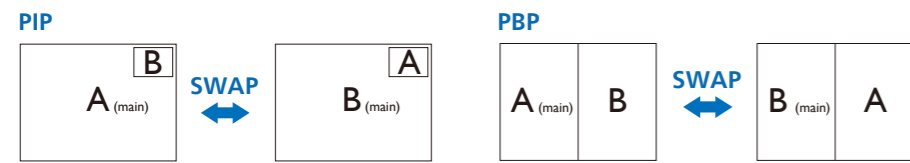

4

Screen 1		SUB SOURCE POSSIBILITY (x)			Screen 2		SUB SOURCE POSSIBILITY (x)		
MultiView	Inputs	HDMI 1	USBC 1	MultiView	Inputs	HDMI 2	USBC 2		
MAIN SOURCE (x)	HDMI 1	●	●	MAIN SOURCE (x)	HDMI 2	●	●		
	USB C 1	●	●		USB C 2	●	●