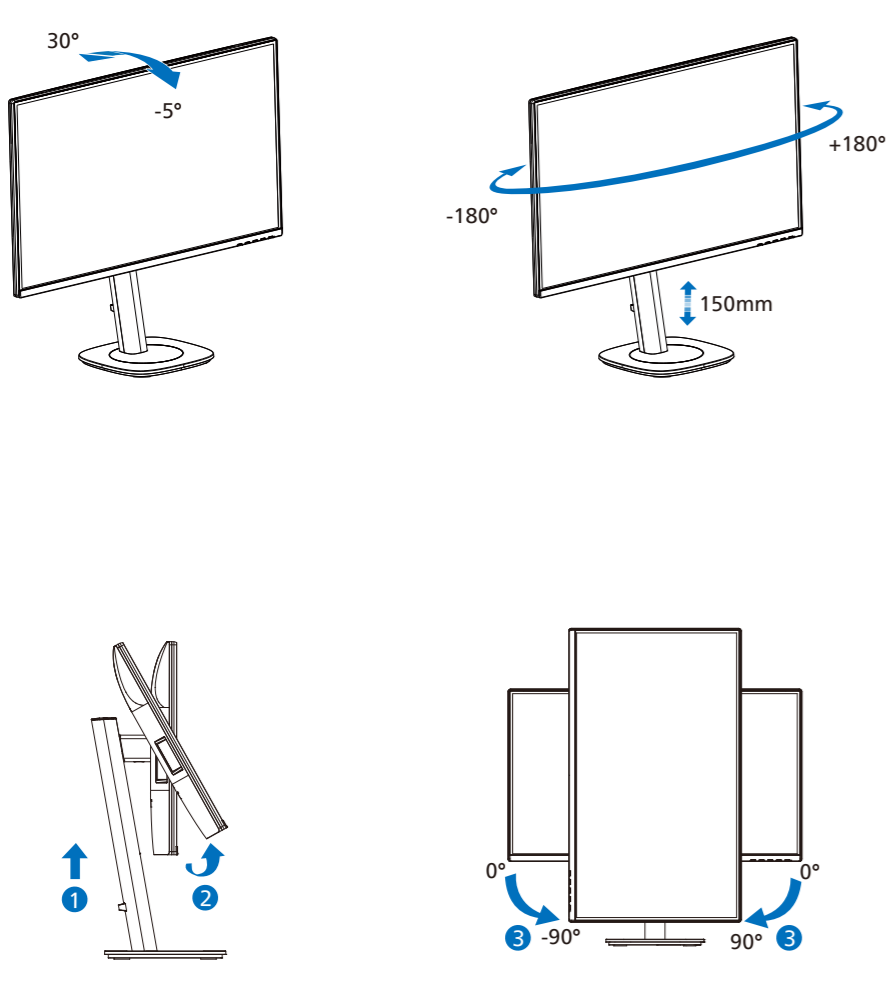

4

PHILIPS
Business Monitor
3000 Series

Register your product and get support at www.philips.com/support

FAQ   Software   User Manual

2026 © TOP Victory Investments Ltd. All rights reserved.
This product has been manufactured by and is sold under the responsibility of Top Victory Investments Ltd., and Top Victory Investments Ltd. is the warrantor in relation to this product. Philips and the Philips Shield Emblem are registered trademarks of Koninklijke Philips N.V. and are used under license.
Specifications are subject to change without notice.

HDMI®
The terms HDMI, HDMI High-Definition Multimedia Interface, HDMI Trade Dress and the HDMI Logos are trademarks or registered trademarks of HDMI Licensing Administrator, Inc.

www.philips.com

H41G785781323A

PHILIPS
Business Monitor
3000 Series

27B2N3500G

Quick Start

Register your product and get support at www.philips.com/welcome

Contents

Power
HDMI
USB A-B
DP

en The images shown are for illustrative purposes only. Actual product and accessory may vary by country or regions. Actual product and accessory shall prevail in kind.

sc 所有插图和产品配件仅为示意参考。因销售区域差异，产品可能不含有以上配件，具体以实物为准。

fr Les images sont uniquement fournies à des fins d'illustration. Le produit et les accessoires actuels peuvent différer selon le pays ou la région. Le produit et les accessoires réels prévaudront dans tous les cas.

jp 表示されている画像は説明のみを目的としています。実際の付属品は国や地域によって異なる場合がございます。

es Las imágenes que se muestran son solo de carácter ilustrativo. El producto y los accesorios reales pueden variar según el país o las regiones. El producto real y el accesorio prevalecerán en especie.

ko 표시된 이미지는 이해를 돕기 위하여 실제 제품 및 액세서리는 국가 또는 지역에 따라 다를 수 있습니다. 실제 제품 및 동봉된 액세서리를 확인하세요.

1