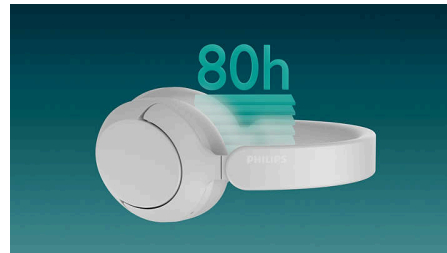

Up to 80 hours (with ANC off)

With noise canceling off, you can get up to 80 hours play time from a full charge, and with noise canceling on you get up to 50 hours. For a quick boost, charge for just 5 minutes to get an extra 4 hours.