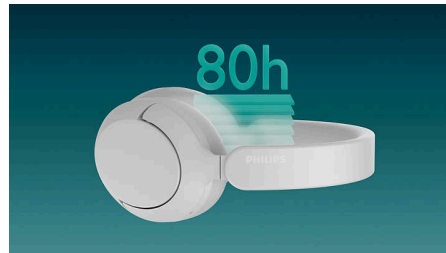

Up to 80 hours (with ANC off)

With noise canceling off, you can get up to 80 hours play time from a full charge, and with noise canceling on you get up to 50 hours. For a quick boost, charge for just 5 minutes to get an extra 4 hours.