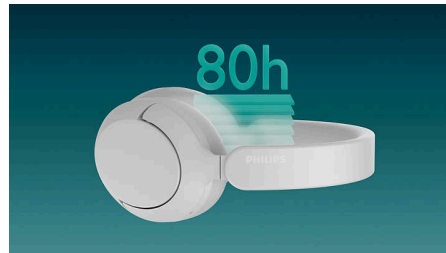

Up to 80 hours (with ANC off)

With noise cancelling off, you can get up to 80 hours of play time from a full charge, and with noise cancelling on, you get up to 50 hours. For a quick boost, charge for just 5 minutes to get an extra 4 hours.